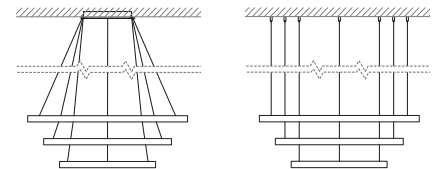

technical@camerondesignhouse.com

<https://camerondesignhouse.com>

Lahti Single

Standard dimensions:
70/100/120/150cm
28"/40"/47"/59"

Lahti Double

Standard dimensions:
80,50/100,70cm
32",20"/40"/28"
120,100/150,120cm
47",40"/59",47"

Lahti Triple

Standard dimensions:
100,80,60/120,100,80
40",32",24"/47",40",32"
150,130,110
59",51",43"

Lahti Quad

Standard dimensions:
110,100,80,60
43",40",32",24"
140,130,110,90
55",51",43",36"

Alternative Compositions