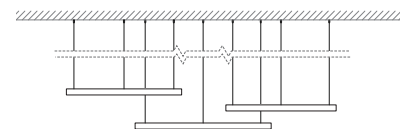

technical@camerondesignhouse.com

<https://camerondesignhouse.com>

Lahti Single

Standard dimensions:
70/100/120/150cm
28"/40"/47"/59"

Lahti Double

Standard dimensions:
80,50/100,70cm
32",20"/40"/28"
120,100/150,120cm
47",40"/59",47"

Lahti Triple

Standard dimensions:
100,80,60/120,100,80
40",32",24"/47",40",32"
150,130,110
59",51",43"

Lahti Quad

Standard dimensions:
110,100,80,60
43",40",32",24"
140,130,110,90
55",51",43",36"

Alternative Compositions