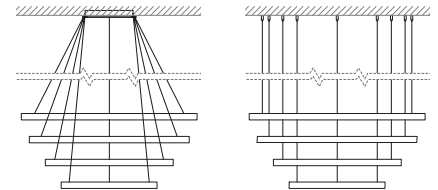

technical@camerondesignhouse.com

<https://camerondesignhouse.com>

Lahti Single

Standard dimensions:
70/100/120/150cm
28"/40"/47"/59"

Lahti Double

Standard dimensions:
80,50/100,70cm
32",20"/40"/28"
120,100/150,120cm
47",40"/59",47"

Lahti Triple

Standard dimensions:
100,80,60/120,100,80
40",32",24"/47",40",32"
150,130,110
59",51",43"

Lahti Quad

Standard dimensions:
110,100,80,60
43",40",32",24"
140,130,110,90
55",51",43",36"

Alternative Compositions