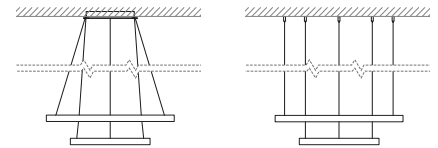

technical@camerondesignhouse.com

<https://camerondesignhouse.com>

Lahti Single

Standard dimensions:
70/100/120/150cm
28"/40"/47"/59"

Lahti Double

Standard dimensions:
80,50/100,70cm
32",20"/40"/28"
120,100/150,120cm
47",40"/59",47"

Lahti Triple

Standard dimensions:
100,80,60/120,100,80
40",32",24"/47",40",32"
150,130,110
59",51",43"

Lahti Quad

Standard dimensions:
110,100,80,60
43",40",32",24"
140,130,110,90
55",51",43",36"

Alternative Compositions