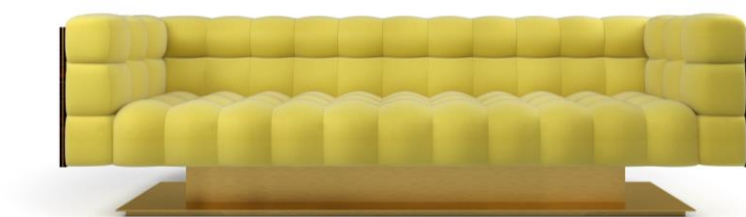

## I0220

Divano “MONTGOMERY” (4 posti) – Sofa “MONTGOMERY” (252 cm)

**H.x L.x P. Cm**

77x252x87

**Peso netto / Net Weight Kg**

130,00

**Tessuto necessario / Fabric needed Mt (h.140)**

8,50

*Structure:* solid wood and veneer external structure.

*Structure padding:* differentiated polyurethane.

*Base:* brushed metal.

**Mobello3D / 3D Model**

Disponibile / Available

**FOTO / PICTURE**

I0220 Classe M