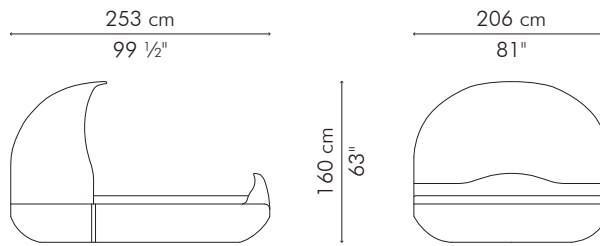

BED, European extra king

INDOOR

96 kg / 212 lbs

152 kg / 335 lbs

5.01 m³

1 crate

Mattress size:

200 cm L x 200 cm W x 20-30 cm H
(78 3/4" L x 78 3/4" W x 8-12" H)

INDOOR abaca, nylon, steel

Brown

BVAXK-B-8263A