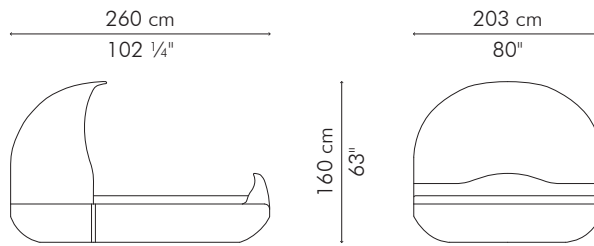

BED, American king

INDOOR

94.5 kg / 208 lbs

150 kg / 331 lbs

4.89 m³

1 crate

Mattress size:

203 cm L x 193 cm W x 20-30 cm H
(80" L x 76" W x 8-12" H)

INDOOR abaca, nylon, steel

Brown

BVAK-B-8063A