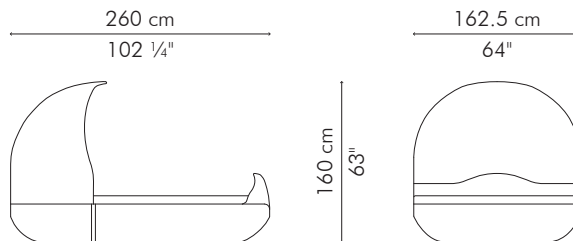

 4.89 m³

 1 crate

Mattress size:

203 cm L x 193 cm W x 20-30 cm H
(80" L x 76" W x 8-12" H)

INDOOR abaca, nylon, steel

Brown

BVAK-B-8063A

BED, American queen

INDOOR

 76.5 kg / 169 lbs

 127 kg / 280 lbs

 4.10 m³

 1 crate

Mattress size:

203 cm L x 152.5 cm W x 20-30 cm H
(80" L x 60" W x 8-12" H)

INDOOR abaca, nylon, steel

Mattress size:

200 cm L x 200 cm W x 20-30 cm H
(78 3/4" L x 78 3/4" W x 8-12" H)

INDOOR abaca, nylon, steel

Brown

BVAXK-B-8263A

BED, European king

INDOOR

 90.5 kg / 200 lbs

Standard glass size:

TOP 48 cm Ø x 6 mm thickness
(19" Ø x 1/4"), frosted, swiped edge

SHELF 45 cm Ø x 6 mm thickness
(17 3/4" Ø x 1/4"), frosted, swiped edge

INDOOR abaca, nylon, steel

Brown

TNVA-B-1921A