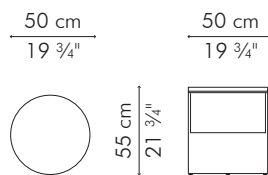

NITE TABLE

INDOOR

8 kg / 18 lbs

10 kg / 22 lbs

0.17 m³

Standard glass size:

TOP 48 cm Ø x 6 mm thickness
(19" Ø x 1/4"), frosted, swiped edge

SHELF 45 cm Ø x 6 mm thickness
(17 3/4" Ø x 1/4"), frosted, swiped edge

INDOOR abaca, nylon, steel

Brown

TNVA-B-1921A