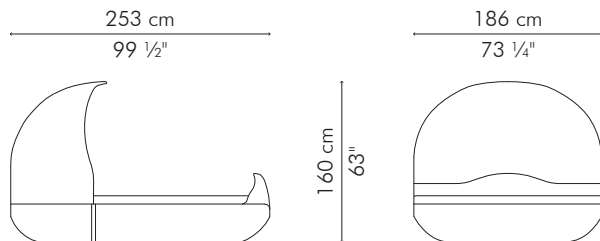

 4.89 m³

 1 crate

Mattress size:

203 cm L x 193 cm W x 20-30 cm H
(80" L x 76" W x 8-12" H)

INDOOR abaca, nylon, steel

Brown

BVAK-B-8063A

BED, American queen

Mattress size:

200 cm L x 200 cm W x 20-30 cm H
(78 3/4" L x 78 3/4" W x 8-12" H)

INDOOR abaca, nylon, steel

Brown

BVAXK-B-8263A

BED, European king

INDOOR

 90.5 kg / 200 lbs

 146 kg / 322 lbs

 4.85 m³

 1 crate

Mattress size:

200 cm L x 180 cm W x 20-30 cm H
(78 3/4" L x 70 3/4" W x 8-12" H)

INDOOR abaca, nylon, steel

Brown

BVAK-B-7463A

Standard glass size:

TOP 48 cm Ø x 6 mm thickness
(19" Ø x 1/4"), frosted, swiped edge

SHELF 45 cm Ø x 6 mm thickness
(17 3/4" Ø x 1/4"), frosted, swiped edge

INDOOR abaca, nylon, steel

Brown

TNVA-B-1921A