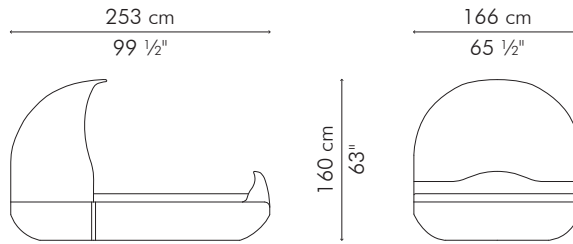

Mattress size:

200 cm L x 200 cm W x 20-30 cm H
(78 3/4" L x 78 3/4" W x 8-12" H)

INDOOR abaca, nylon, steel

Brown

BVAXK-B-8263A

BED, European king

INDOOR

 90.5 kg / 200 lbs

 146 kg / 322 lbs

 4.85 m³

 1 crate

Mattress size:

200 cm L x 180 cm W x 20-30 cm H
(78 3/4" L x 70 3/4" W x 8-12" H)

INDOOR abaca, nylon, steel

Brown

BVAK-B-7463A

BED, European queen

INDOOR

 77 kg / 170 lbs

 128 kg / 282 lbs

 4.00 m³

 1 crate

Mattress size:

200 cm L x 160 cm W x 20-30 cm H
(78 3/4" L x 63" W x 8-12" H)

Standard glass size:

TOP 48 cm Ø x 6 mm thickness
(19" Ø x 1/4"), frosted, swiped edge

SHELF 45 cm Ø x 6 mm thickness
(17 3/4" Ø x 1/4"), frosted, swiped edge

INDOOR abaca, nylon, steel

Brown

TNVA-B-1921A