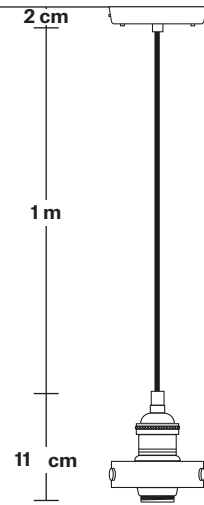

Brooklyn Glass Cone Pendant - 7 Inch

Product Code: BR-GLCP7

H: 27.5 cm x W: 18 cm x D: 18 cm

SPECIFICATIONS

We meet all UK and EU lighting and safety regulations.

Our products are hand finished to ensure an authentic vintage look and therefore they may vary slightly from those shown in the images.

Holders available: Brass, Pewter and Copper.

Flex: 1m Black Round Fabric Flex.

Ceiling rose: Pewter.

DIMENSIONS

Shade Diameter: 18 cm / 7"

Shade Height (no holder): 18 cm / 7"

Holder Diameter: 7 cm / 2.7"

Holder Height: 10 cm / 3.9"

Ceiling Rose Diameter: 12 cm / 4.9"

Ceiling Rose Height: 2 cm / 0.8"

INDUSTVILLE

Large Glass Cord Set ES E27 Bulb Holder

Product Code: BR-CS

H: 113 cm x W: 12 cm x D: 12 cm

SPECIFICATIONS

We meet all UK and EU lighting and safety regulations.

INFORMATION

Finishes: Pewter.

Ready to be installed, installation required.

Wall mount screws not included.

DIMENSIONS

Bulb Holder Diameter: 8 cm / 3.1"

Bulb Holder Height: 11 cm / 4.3"

Ceiling Rose Diameter: 12 cm / 4.7"