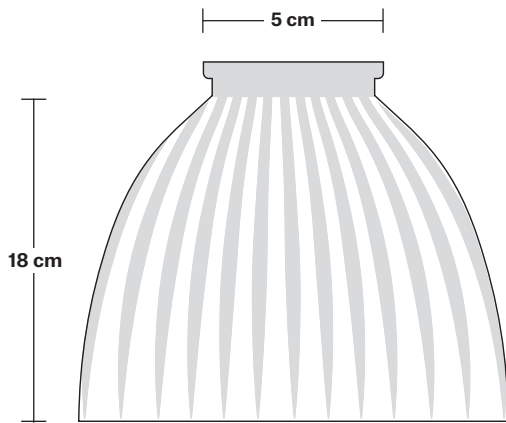

Brooklyn Glass Cone Pendant - 7 Inch

Product Code: BR-GLCP7

H: 27.5 cm x W: 18 cm x D: 18 cm

SPECIFICATIONS

We meet all UK and EU lighting and safety regulations.

Our products are hand finished to ensure an authentic vintage look and therefore they may vary slightly from those shown in the images.

Ceiling Rose Diameter: 12 cm / 4.9"

Ceiling Rose Height: 2 cm / 0.8"

INDUSTVILLE

Large Glass Cord Set ES E27 Bulb Holder

Product Code: BR-CS

H: 113 cm x W: 12 cm x D: 12 cm

SPECIFICATIONS

We meet all UK and EU lighting and safety regulations.

INFORMATION

Finishes: Pewter.

Ready to be installed, installation required.

Wall mount screws not included.

DIMENSIONS

Bulb Holder Diameter: 8 cm / 3.1"

Bulb Holder Height: 11 cm / 4.3"

Ceiling Rose Diameter: 12 cm / 4.7"

Ceiling Rose Height: 2 cm / 0.8"

Full Drop: 113 cm / 44.5"

Glass Cone - 7 Inch - Shade Only

Product Code: GLC7-SO

H: 18 cm x W: 18 cm x D: 18 cm

SPECIFICATIONS

We meet all UK and EU lighting and safety regulations.