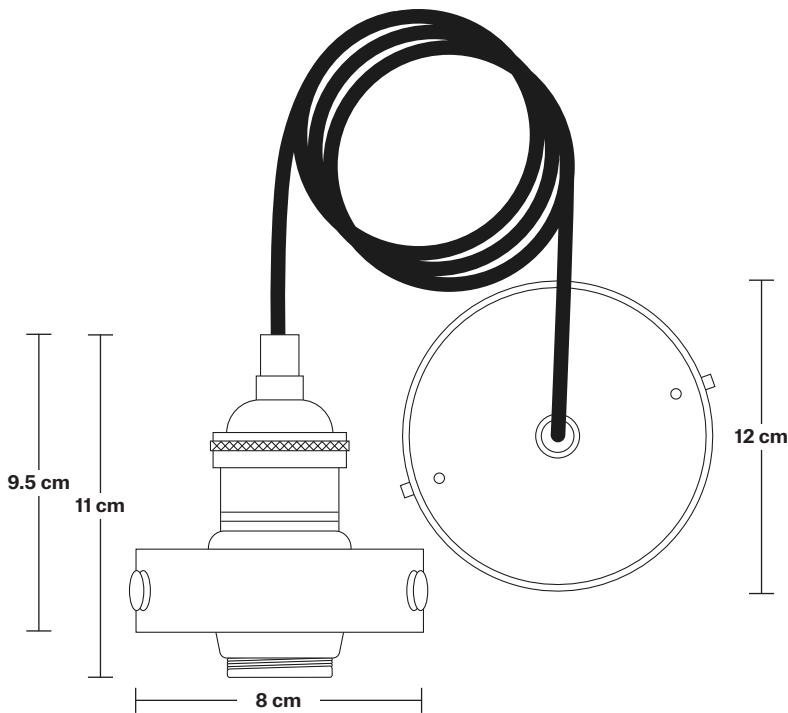

Brooklyn Glass Cone Pendant - 7 Inch

Product Code: BR-GLCP7

H: 27.5 cm x W: 18 cm x D: 18 cm

SPECIFICATIONS

We meet all UK and EU lighting and safety regulations.

Our products are hand finished to ensure an authentic vintage look and therefore they may vary slightly from those shown in the images.

Ceiling Rose Diameter: 12 cm / 4.9"

Ceiling Rose Height: 2 cm / 0.8"

INDUSTVILLE

Large Glass Cord Set ES E27 Bulb Holder

Product Code: BR-CS

H: 113 cm x W: 12 cm x D: 12 cm

SPECIFICATIONS

We meet all UK and EU lighting and safety regulations.

INFORMATION

Finishes: Pewter.

Ready to be installed, installation required.

Wall mount screws not included.

DIMENSIONS

Bulb Holder Diameter: 8 cm / 3.1"

Bulb Holder Height: 11 cm / 4.3"

Ceiling Rose Diameter: 12 cm / 4.7"

Ceiling Rose Height: 2 cm / 0.8"

Full Drop: 113 cm / 44.5"

Glass Cone - 7 Inch - Shade Only

Product Code: GLC7-SO

H: 18 cm x W: 18 cm x D: 18 cm

SPECIFICATIONS

We meet all UK and EU lighting and safety regulations.