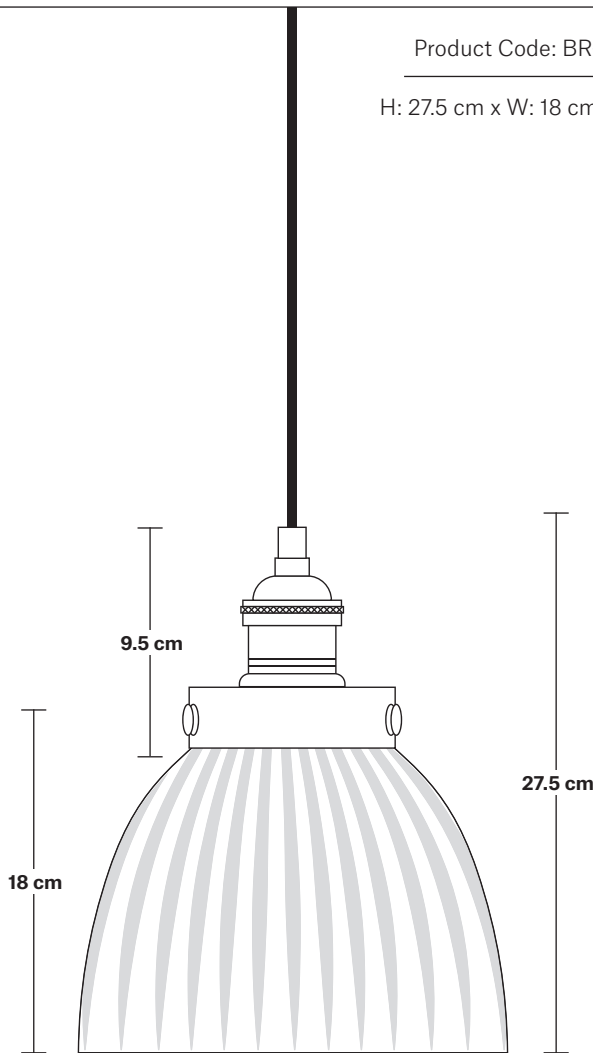

Brooklyn Glass Cone Pendant - 7 Inch

Product Code: BR-GLCP7

H: 27.5 cm x W: 18 cm x D: 18 cm

SPECIFICATIONS

We meet all UK and EU lighting and safety regulations.

Our products are hand finished to ensure an authentic vintage look and therefore they may vary slightly from those shown in the images.

Bulb required: Standard screw (E27) fitting, max 40W.

Shade weight: 0.8 kg | **Holder weight:** 0.58 kg

Maximum weight: 1.38 kg

INFORMATION

Finishes: Glass.

Ready to be installed, installation required.

Wall mount screws not included.

Holders available: Brass, Pewter and Copper.

Flex: 1m Black Round Fabric Flex.

Ceiling rose: Pewter.

DIMENSIONS

Shade Diameter: 18 cm / 7"

Shade Height (no holder): 18 cm / 7"

Holder Diameter: 7 cm / 2.7"

Holder Height: 10 cm / 3.9"

Ceiling Rose Diameter: 12 cm / 4.9"

Ceiling Rose Height: 2 cm / 0.8"

INDUSTVILLE

Large Glass Cord Set ES E27 Bulb Holder

Product Code: BR-CS

H: 113 cm x W: 12 cm x D: 12 cm

SPECIFICATIONS

We meet all UK and EU lighting and safety regulations.