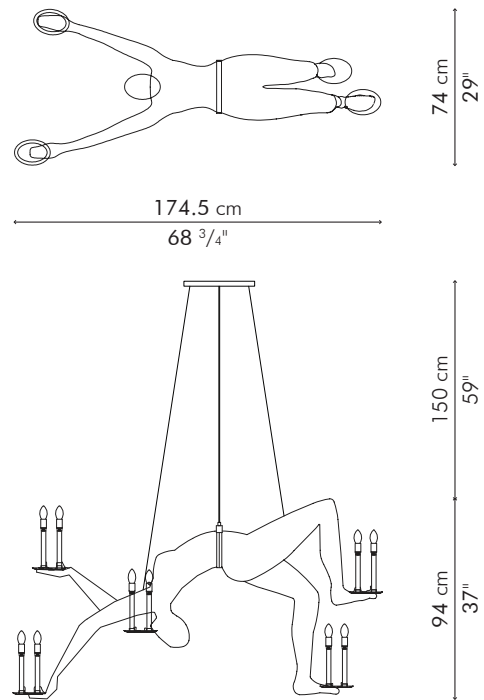

LIMBO

KENETHCOBONPUE

ACROBAT

🏠 powder coated steel and brass

ACROBAT

INDOOR

 9.5 kg / 21 lbs

 40 kg / 88 lbs

 0.38 m³

10 x 40 watts

Surface mounted pre-wired lamp
E12 / E14
110V 60Hz / 230V 50Hz

INDOOR powder coated steel, brass

LHLB-CP-6837A

Copper