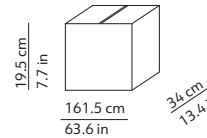

FLOED 2

K375417BR

PACKAGING / IMBALLO

Diffuser
Volume: 0.026 m³ / 0.904 ft³
Gross weight: 2.50 kg / 5.50 lbs

Structure
Volume: 0.050 m³ / 1.777 ft³
Gross weight: 2.85 kg / 6.27 lbs

Diffuser x 2
Volume: 0.026 m³ / 0.904 ft³
Gross weight: 2.50 kg / 5.50 lbs

Structure
Volume: 0.107 m³ / 3.781 ft³
Gross weight: 5.10 kg / 11.22 lbs

MATERIALS AND FINISHINGS / MATERIALI E FINITURE

DIFFUSER / DIFFUSORE

○ White / Bianco

Two layers of mouth blown glass
Vetro opale incamiciato e soffiato