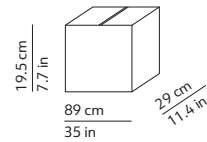

FLOED 2

K375417BR

PACKAGING / IMBALLO

Diffuser
Volume: 0.026 m³ / 0.904 ft³
Gross weight: 2.50 kg / 5.50 lbs

Structure
Volume: 0.050 m³ / 1.777 ft³
Gross weight: 2.85 kg / 6.27 lbs

Diffuser x 2
Volume: 0.026 m³ / 0.904 ft³
Gross weight: 2.50 kg / 5.50 lbs

Structure
Volume: 0.107 m³ / 3.781 ft³
Gross weight: 5.10 kg / 11.22 lbs

MATERIALS AND FINISHINGS / MATERIALI E FINITURE

DIFFUSER / DIFFUSORE

○ White / Bianco

Two layers of mouth blown glass
Vetro opale incamiciato e soffiato