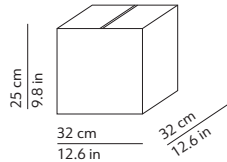

FLOED 2

K375417BR

PACKAGING / IMBALLO

Diffuser
Volume: 0.026 m³ / 0.904 ft³
Gross weight: 2.50 kg / 5.50 lbs

Structure
Volume: 0.050 m³ / 1.777 ft³
Gross weight: 2.85 kg / 6.27 lbs

Diffuser x 2
Volume: 0.026 m³ / 0.904 ft³
Gross weight: 2.50 kg / 5.50 lbs

Structure
Volume: 0.107 m³ / 3.781 ft³
Gross weight: 5.10 kg / 11.22 lbs

MATERIALS AND FINISHINGS / MATERIALI E FINITURE

DIFFUSER / DIFFUSORE

○ White / Bianco

Two layers of mouth blown glass
Vetro opale incamiciato e soffiato