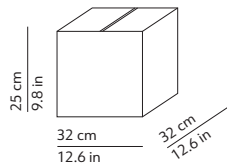

FLOED 2

K375417BR

PACKAGING / IMBALLO

Diffuser
Volume: 0.026 m³ / 0.904 ft³
Gross weight: 2.50 kg / 5.50 lbs

Structure
Volume: 0.050 m³ / 1.777 ft³
Gross weight: 2.85 kg / 6.27 lbs

Diffuser x 2
Volume: 0.026 m³ / 0.904 ft³
Gross weight: 2.50 kg / 5.50 lbs

Structure
Volume: 0.107 m³ / 3.781 ft³
Gross weight: 5.10 kg / 11.22 lbs

MATERIALS AND FINISHINGS / MATERIALI E FINITURE

DIFFUSER / DIFFUSORE

○ White / Bianco

Two layers of mouth blown glass
Vetro opale incamiciato e soffiato