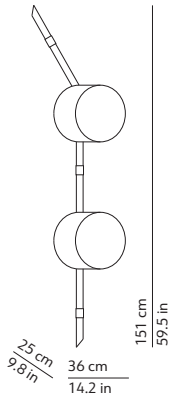

This lamp must be disposed in conformity with the EU directive 2002/96/EC
Apparecchio di illuminazione da smaltire secondo la direttiva EU 2002/96/EC

CODES AND DIMENSIONS / CODICI E DIMENSIONI

FLOED

K375416BR

FLOED 2

K375417BR

PACKAGING / IMBALLO

Diffuser
Volume: 0.026 m³ / 0.904 ft³
Gross weight: 2.50 kg / 5.50 lbs

Structure
Volume: 0.050 m³ / 1.777 ft³
Gross weight: 2.85 kg / 6.27 lbs

Diffuser x 2
Volume: 0.026 m³ / 0.904 ft³
Gross weight: 2.50 kg / 5.50 lbs

Structure
Volume: 0.107 m³ / 3.781 ft³
Gross weight: 5.10 kg / 11.22 lbs

MATERIALS AND FINISHINGS / MATERIALI E FINITURE

DIFFUSER / DIFFUSORE

○ White / Bianco

Two layers of mouth blown glass
Vetro opale incamiciato e soffiato