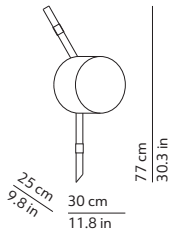

This lamp must be disposed in conformity with the EU directive 2002/96/EC
Apparecchio di illuminazione da smaltire secondo la direttiva EU 2002/96/EC

CODES AND DIMENSIONS / CODICI E DIMENSIONI

FLOED

K375416BR

FLOED 2

K375417BR

PACKAGING / IMBALLO

Diffuser
Volume: 0.026 m³ / 0.904 ft³
Gross weight: 2.50 kg / 5.50 lbs

Structure
Volume: 0.050 m³ / 1.777 ft³
Gross weight: 2.85 kg / 6.27 lbs

Diffuser x 2
Volume: 0.026 m³ / 0.904 ft³
Gross weight: 2.50 kg / 5.50 lbs

Structure
Volume: 0.107 m³ / 3.781 ft³
Gross weight: 5.10 kg / 11.22 lbs

MATERIALS AND FINISHINGS / MATERIALI E FINITURE

DIFFUSER / DIFFUSORE

○ White / Bianco

Two layers of mouth blown glass
Vetro opale incamiciato e soffiato