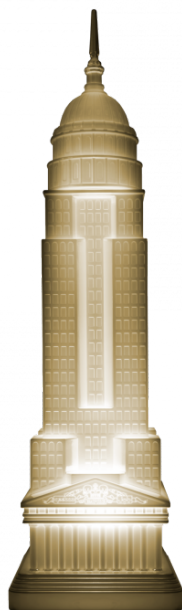

EMPIRE LAMP METAL FINISH WITH CABLE

design Studio Job

Specs

Material: polyethylene

Dimensions (L - W - H): 24 x 24 x 85 cm

Weight: 2,25 Kg

Cable: EU Plug

Packaging

Box 1

Dimensions (L - W - H): 25,1 cm x 25,1 cm x 85,6 cm

Weight: 3,25 Kg

Variants

Gold

SKU: 27002GO-M
EAN: 8052049054737

Silver

SKU: 27002SI-M
EAN: 8052049054744

Empire is a metal-finished lamp by Studio Job, that combines three unlike architectural icons, symbols of power in different ages: starting with the Parthenon on the bottom, it grows with the imposing presence of the Empire State Building and ends with the Capitol on the top. It expresses Job's fascination for landmarks and their meaning, reflecting on the power that is housed within these huge buildings or landmarks. It features a special metal coating that enriches the surface without interfering with the light.