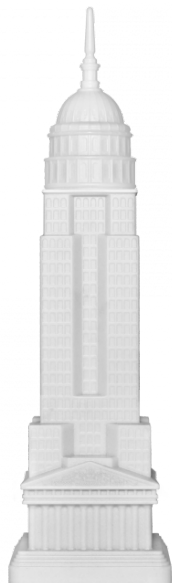

EMPIRE LAMP WITH RECHARGEABLE LED

design Studio Job

Specs

Material: polyethylene

Light Source: 2x 4W LED

Light Emission: Diffused

Dimensions (L - W - H): 24 x 24 x 85 cm

Weight: 2,25 Kg

Cable: Pin Jack ↔ USB

Remote control: Yes

Battery Autonomy: 6h

Packaging

Box 1

Dimensions (L - W - H): 25,1 cm x 25,1 cm x 85,6 cm

Weight: 3,25 Kg

Variants

Translucent

SKU: 27001LED

EAN: 8052049054904

Empire is a lamp by Studio Job, that combines three unlike architectural icons, symbols of power in different ages: starting with the Parthenon on the bottom, it grows with the imposing presence of the Empire State Building and ends with the Capitol on the top. It expresses Job's fascination for landmarks and their meaning, reflecting on the power that is housed within these huge buildings or landmarks. Wireless, with a rechargeable battery, LED light, and 16 different interchangeable RGB colors, it can be regulated from a distance by remote control.