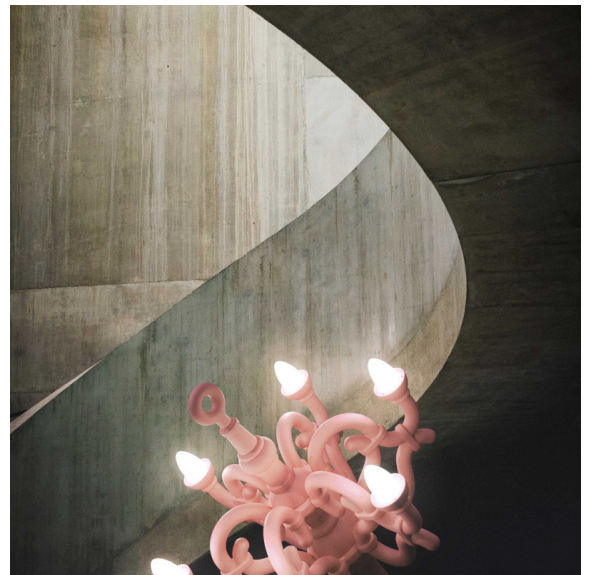

# FALLEN CHANDELIER XL

Floor Lamp

design Studio Job

Fallen chandelier is an XL size floor lamp suitable for indoor and outdoor environments, designed by Studio Job. Influenced by 19th century Thonet classic curves, this out of scale object with a 2-meters-diameter, travels through times to be the outstanding protagonist in each place it lives in and accompany you in a timeless dream of elegance.

## Specs

*Material:* fiberglass

*Light Source:* 6x 60W LED E27

*Light Color:* white

*Light Emission:* 2700k

*Dimensions (L - W - H):* 183 x 167 x 152 cm

*Weight:* 83 Kg

*Cable:* Schuko Plug