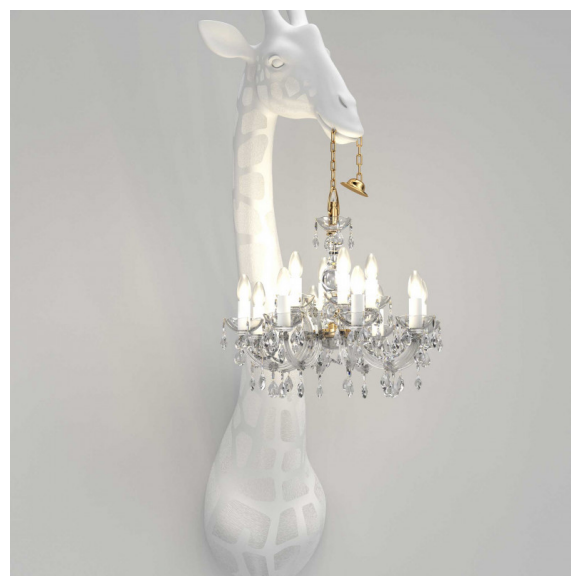

# GIRAFFE IN LOVE WALL LAMP

1,73 metre

design Marcantonio

## Specs

*Material:* polyethylene

*Light Source:* 12x E14x40W MAX 230V~50Hz

*Dimensions (L - W - H):* 51 x 60 x 173 cm

*Weight:* 15.9 Kg

*Cable:* Mammoth

## Variants

**White**

SKU: 29003WH  
EAN: 8052049054997

**Black**

SKU: 29003BL  
EAN: 8052049055000

Giraffe In Love Wall Lamp, designed by Marcantonio, is a giraffe neck that holds a classic Marie-Thérèse style chandelier, in a wall version that allows bringing irony and lightness in every living space. It comes equipped with a metal support to be hung on your walls.