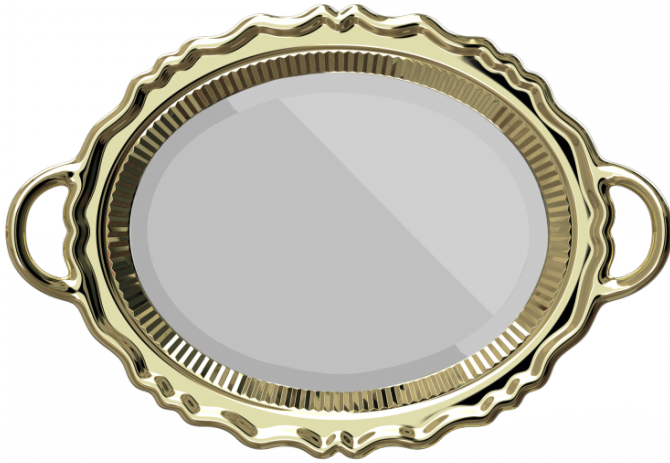

# PLATEAU MIROIR METAL FINISH

design Studio Job

## Specs

Material: Polyethylene

Dimensions (L - W - H): 110 x 76,5 x 10,5 cm

Weight: 6 Kg

### Silver

SKU: 41001SI  
EAN: 8052049053044

Mirror Mirror on the wall, which is the finest of all? A precious classic 17th century tray is revived today in Plateau Miroir, a design object by Studio Job, which takes on a new functionality, to be used as a mirror on the wall. By having the same finishing and reflection of the mirror, this version will blend perfectly in your home letting your reflection spread all over the place!