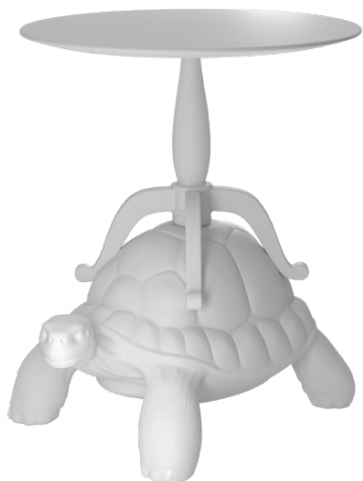

# TURTLE CARRY COFFEE TABLE

design Marcantonio

Sometimes it happens to make a surreal dream that we can't think rationally with eyes wide open. But how would it be to wake up right after and find a turtle carrying you a cup of coffee? Turtle Carry Coffee Table designed by Marcantonio, carries on its carapace a wooden coffee table firmly anchored to its base. For your cups of coffee and more!

## Specs

*Material:* Turtle in polyethylene, table in wood  
*Dimensions (L - W - H):* 50 x 59 x 66 cm