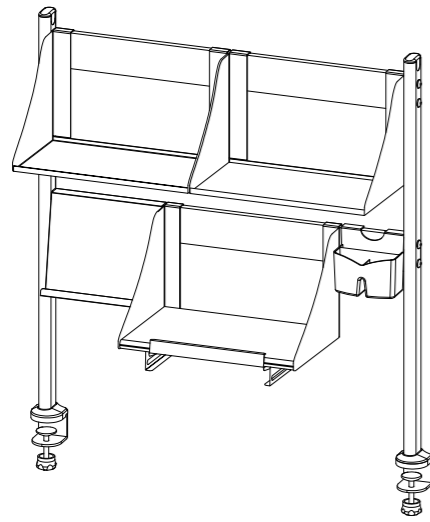

SBD-W77

Dimension : W77.5 x D28.6 x H90.8cm
MADE IN TAIWAN