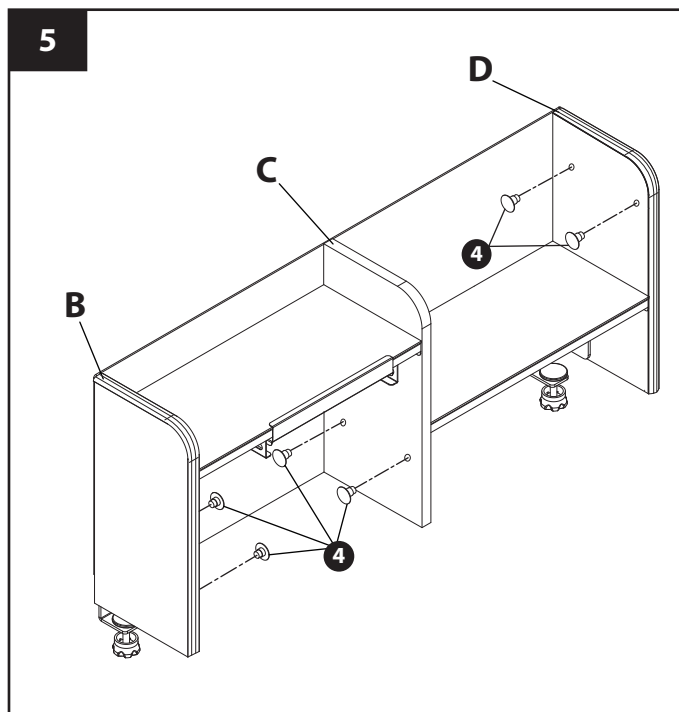

使用注意事项

- 本产品仅供于室内使用，请勿使用于室外场所。
- 本家具应放置在平整的地面上，并与其它家具保持适当之使用间距。
- 每次限一人使用，请勿同时多人使用造成翻覆之危险。
- 请勿将本产品当登高梯，用于攀高取物。
- 如果附着了水、油或清洁剂等物质，请迅速擦拭干净。
- 使用期间如有摇晃的地方，可能是螺丝松动，请确实锁紧即可。
- 请勿置放于有腐蚀性气体和潮湿的地方，并避免碰撞损坏漆面。
- 零组件遗失、断裂及受损时应立即停止使用，直至使用原厂零件修复后，方可继续使用。

保养方法

- 平时保养以细软干布轻轻擦拭即可。
- 避免日光长时间照射家具，导致家具褪色或材料变质。
- 严禁使用含溶剂或腐蚀性之清洁剂：烤箱清洁剂、金属清洁剂、去锈剂或漂白剂等进行擦拭。