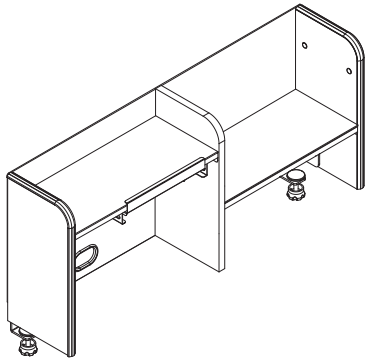

TIKS-105 W105 桌上書架

Dimension : W95 x D20.2 x H40 cm
MADE IN TAIWAN

					1 x 6 pcs [M6x10] 2 x 10 pcs [M6x15] 3 x 2 pcs [M6x25] 4 x 6 pcs 5 x 1 pc [4mm]
A x 1 pc	B x 1 pc	C x 1 pc	D x 1 pc	E x 1 pc	
	F x 1 pc	G x 1 pc	H x 1 pc	I x 2 pcs	