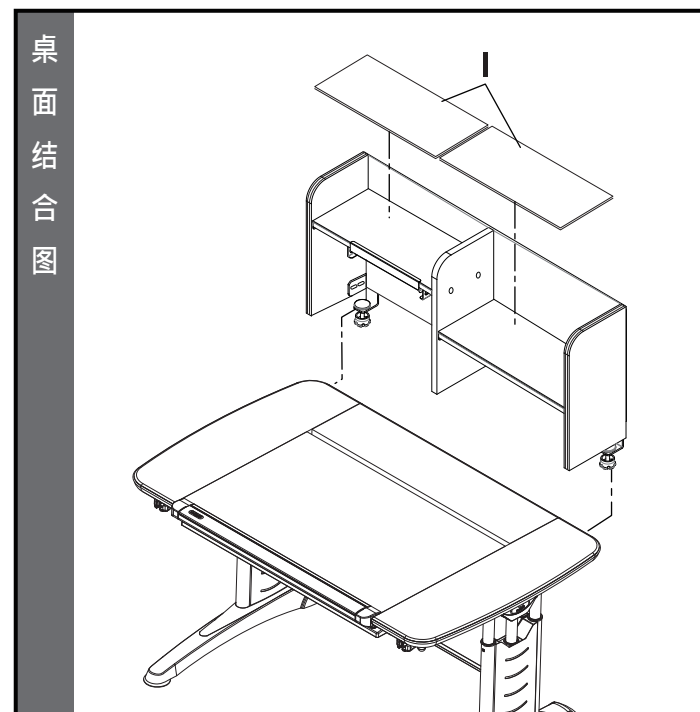

使用注意事项

- 本产品仅供于室内使用，请勿使用于室外场所。
- 本家具应放置在平整的地面上，并与其它家具保持适当之使用间距。
- 每次限一人使用，请勿同时多人使用造成翻覆之危险。
- 请勿将本产品当登高梯，用于攀高取物。
- 如果附着了水、油或清洁剂等物质，请迅速擦拭干净。
- 使用期间如有摇晃的地方，可能是螺丝松动，请确实锁紧即可。
- 请勿置放于有腐蚀性气体和潮湿的地方，并避免碰撞损坏漆面。
- 零组件遗失、断裂及受损时应立即停止使用，直至使用原厂零件修复后，方可继续使用。

保养方法

- 平时保养以细软干布轻轻擦拭即可。
- 避免日光长时间照射家具，导致家具褪色或材料变质。
- 严禁使用含溶剂或腐蚀性之清洁剂：烤箱清洁剂、金属清洁剂、去锈剂或漂白剂等进行擦拭。