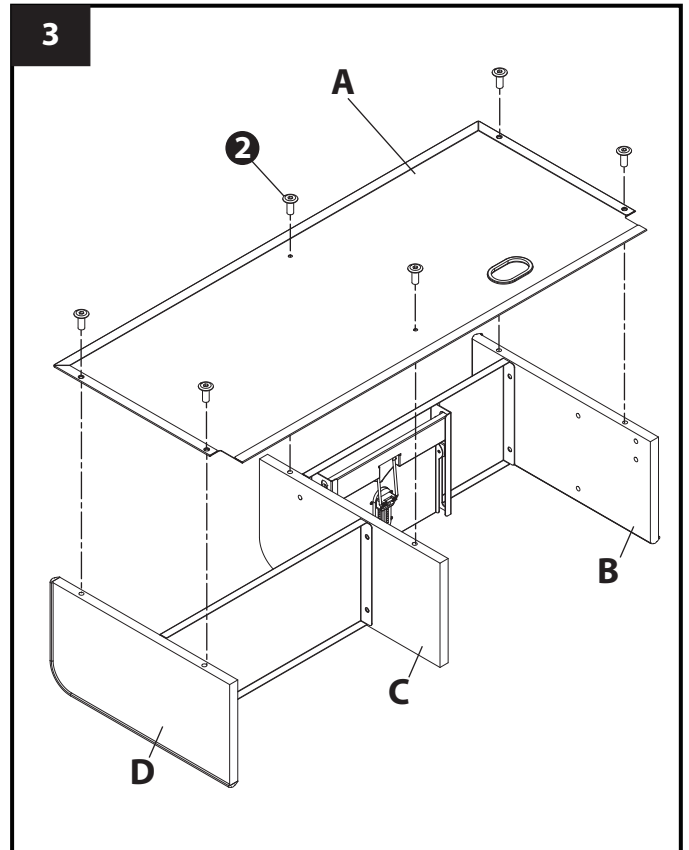

Dimension : W95 x D20.2 x H40 cm
MADE IN TAIWAN

					1 x 6 pcs [M6x10] 2 x 10 pcs [M6x15] 3 x 2 pcs [M6x25] 4 x 6 pcs 5 x 1 pc [4mm]
A x 1 pc	B x 1 pc	C x 1 pc	D x 1 pc	E x 1 pc	
	F x 1 pc	G x 1 pc	H x 1 pc	I x 2 pcs	

- 注意! 只允许成人安装, 儿童勿近
- 注意! 须由两个成人同时安装
- 注意: 组装时, 请使用配件内扳手工具组装, 请勿使用电动工具, 避免扭力过大造成不良