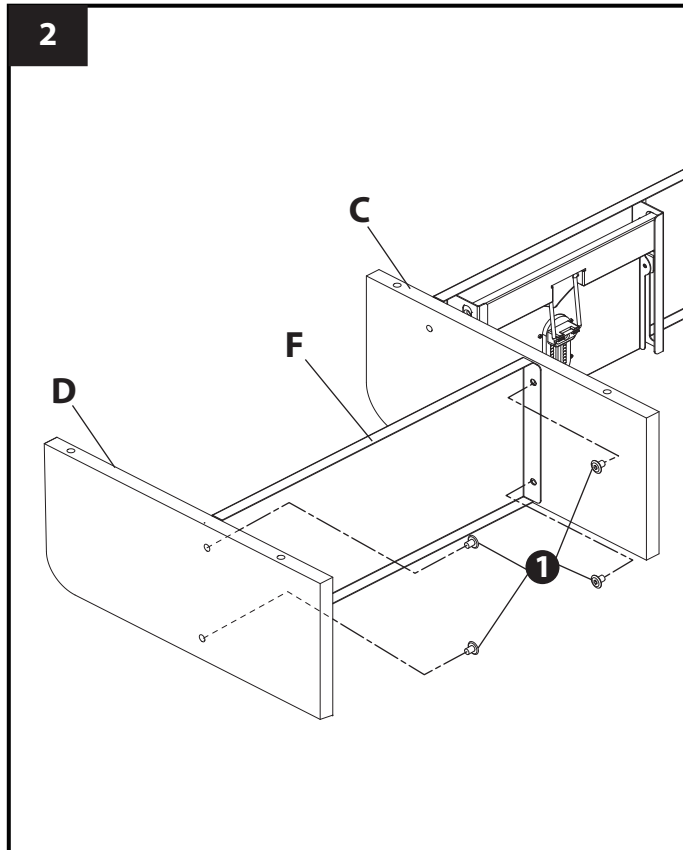

Dimension : W95 x D20.2 x H40 cm
MADE IN TAIWAN

					1 x 6 pcs [M6x10] 2 x 10 pcs [M6x15] 3 x 2 pcs [M6x25] 4 x 6 pcs 5 x 1 pc [4mm]
A x 1 pc	B x 1 pc	C x 1 pc	D x 1 pc	E x 1 pc	
	F x 1 pc	G x 1 pc	H x 1 pc	I x 2 pcs	

- 注意! 只允许成人安装, 儿童勿近
- 注意! 须由两个成人同时安装
- 注意: 组装时, 请使用配件内扳手工具组装, 请勿使用电动工具, 避免扭力过大造成不良