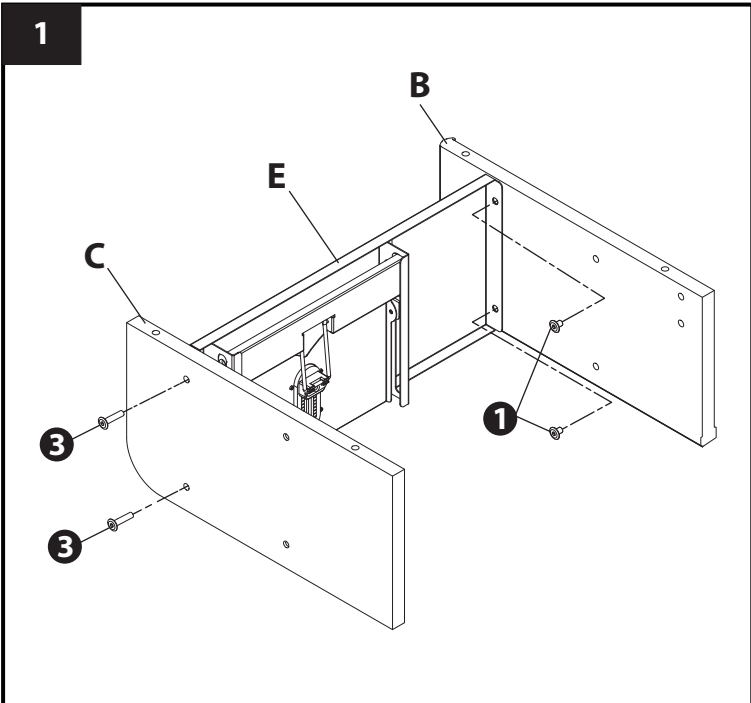

Dimension : W95 x D20.2 x H40 cm
MADE IN TAIWAN

					1 x 6 pcs [M6x10] 2 x 10 pcs [M6x15] 3 x 2 pcs [M6x25] 4 x 6 pcs 5 x 1 pc [4mm]
A x 1 pc	B x 1 pc	C x 1 pc	D x 1 pc	E x 1 pc	
	F x 1 pc	G x 1 pc	H x 1 pc	I x 2 pcs	

- 注意! 只允许成人安装, 儿童勿近
- 注意! 须由两个成人同时安装
- 注意: 组装时, 请使用配件内扳手工具组装, 请勿使用电动工具, 避免扭力过大造成不良