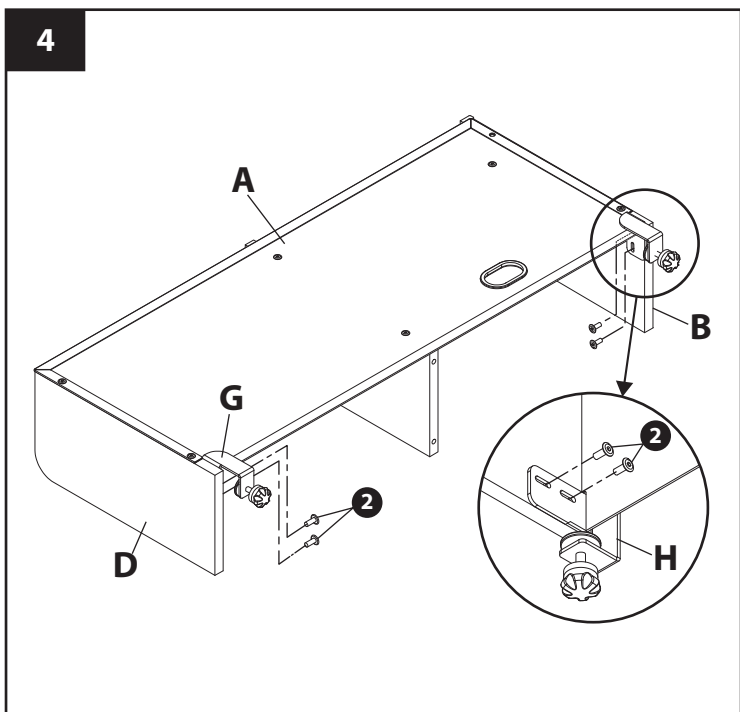

使用注意事项

- 本产品仅供于室内使用，请勿使用于室外场所。
- 本家具应放置在平整的地面上，并与其它家具保持适当之使用间距。
- 每次限一人使用，请勿同时多人使用造成翻覆之危险。
- 请勿将本产品当登高梯，用于攀高取物。
- 如果附着了水、油或清洁剂等物质，请迅速擦拭干净。
- 使用期间如有摇晃的地方，可能是螺丝松动，请确实锁紧即可。
- 请勿置放于有腐蚀性气体和潮湿的地方，并避免碰撞损坏漆面。
- 零组件遗失、断裂及受损时应立即停止使用，直至使用原厂零件修复后，方可继续使用。

保养方法

- 平时保养以细软干布轻轻擦拭即可。
- 避免日光长时间照射家具，导致家具褪色或材料变质。
- 严禁使用含溶剂或腐蚀性之清洁剂：烤箱清洁剂、金属清洁剂、去锈剂或漂白剂等进行擦拭。