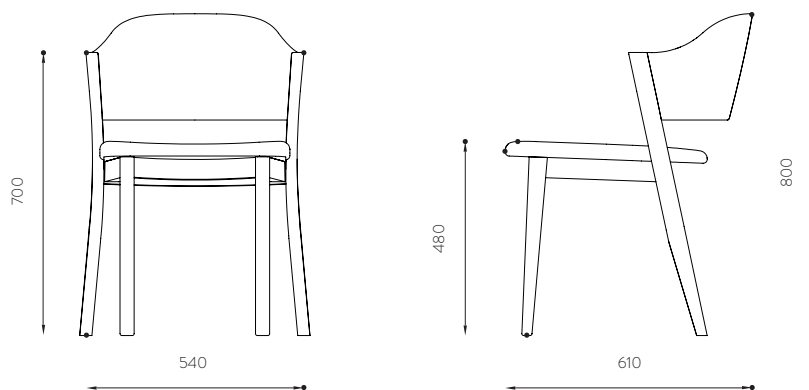

# CARAVELA CHAIR

by GONALO CAMPOS

Caravela chair is part of a family of chairs, custom designed to furnish homes and hospitality spaces with style and elegance. Inspired by the traditional Portuguese Caravela boat, this chair is a tribute to some of the bravest in Portuguese History.

DIMENSIONS  
W 540 H 800 D 610 | 0.25M<sup>3</sup>

REFERENCES  
**CD.GC001C** OAK CLASSIC FABRIC  
**CD.GC001CTC** OAK CLIENT FABRIC  
**CD.GC001CP** OAK PREMIUM FABRIC  
**CD.GC001N** WALNUT CLASSIC FABRIC  
**CD.GC001NTC** WALNUT CLIENT FABRIC  
**CD.GC001NP** WALNUT PREMIUM FABRIC