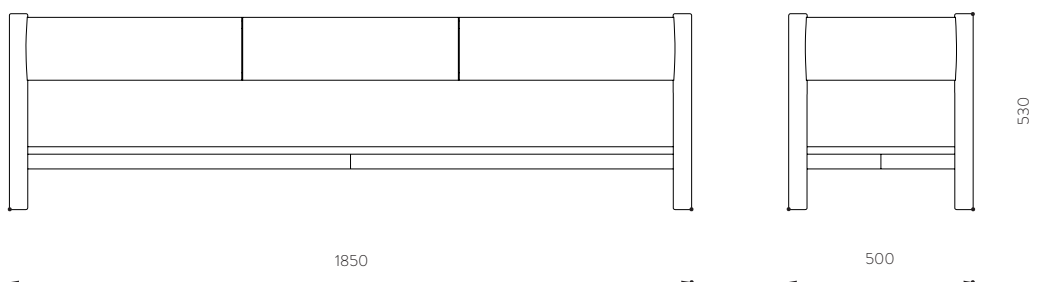

Gerês is a media unit that highlights its maximal utility as a place to store items. The slightly lowered top originates a small edge all the way around. This movement ends with negative space where cork becomes the protagonist.

DIMENSIONS
W 1850 H 530 D 500 | 0.50M³

REFERENCES
AP.DV001C OAK
AP.DV001N WALNUT