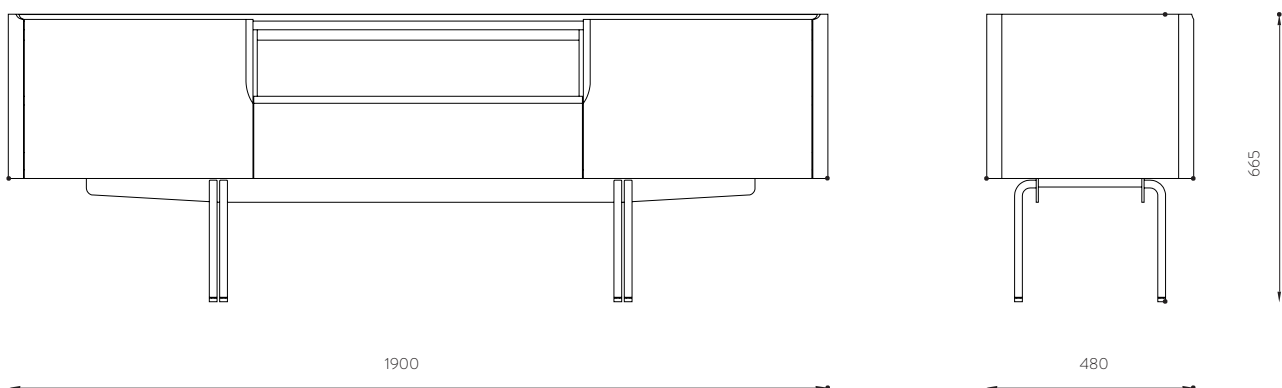

Panamá is an elegant media unit that combines the use of noble wood, marble and iron. The tubular legs with curved “L” shape were mounted parallel to the metal structure, reminding us of the canal where these boats sail. Hence, the media unit is called Panamá.

DIMENSIONS  
W 1900 H 665 D 480 | 0.62M<sup>3</sup>

REFERENCES  
**AP.ED301CM** OAK STANDARD MARBLE  
**AP.ED301CP** OAK PREMIUM MARBLE  
**AP.ED301NM** WALNUT STANDARD MARBLE  
**AP.ED301NMP** WALNUT PREMIUM MARBLE