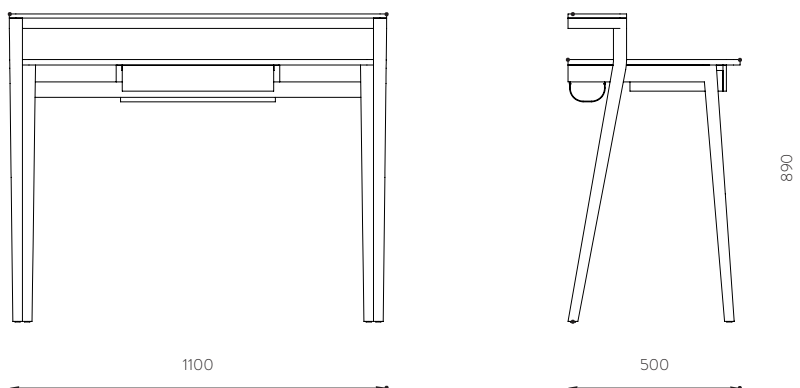

SECRETA DESK

by JC BERLIN

Secreta is a compact and friendly extendable desk. At first glance, it appears as a console table. After a single instinctive movement, it becomes a home office. Secreta was designed to fit the actual context which tends to blend living and working space.

DIMENSIONS
W 1100 H 890 D 500 | 0.49M³

REFERENCES
SC.JC001C OAK
SC.JC001N WALNUT