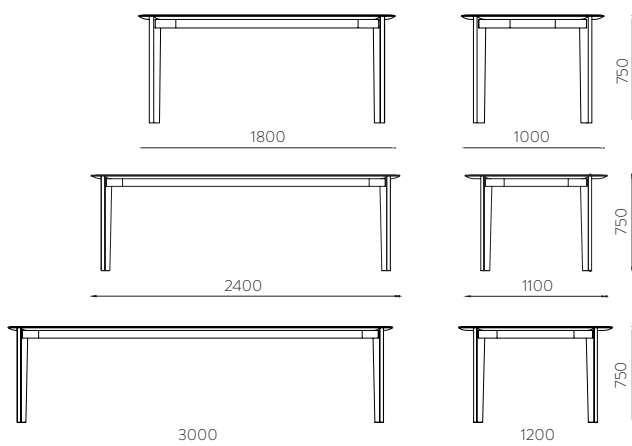

SOMA DINING TABLE

by CRISTIAN HAAS

Soma is a balanced dining table that breathes generosity by its proportions and delicacy. Its curved outline and its soft edges are a tactile pleasure.

DIMENSIONS

W 1800 H 750 D 1000 | 1.35M³

W 2400 H 750 D 1100 | 1.98M³

W 3000 H 750 D 1200 | 2.70M³

REFERENCES

MJ.CH001C OAK 1800

MJ.CH002C OAK 2400

MJ.CH003C OAK 3000

MJ.CH001N WALNUT 1800

MJ.CH002N WALNUT 2400