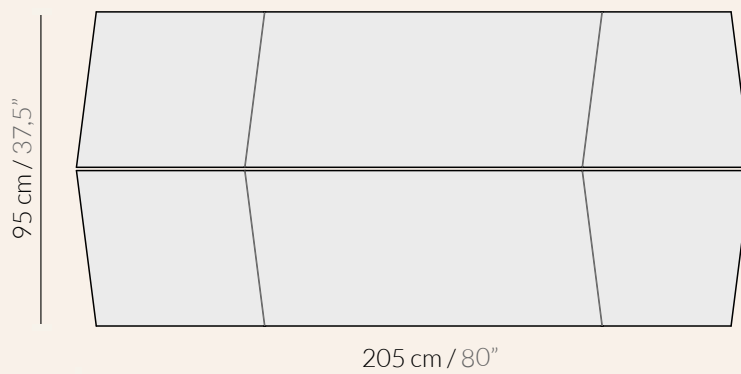

TECHNICAL SPECIFICATIONS

SAVIA Table

- SA-T-OB Clear Stained Wood-Black Savia Table
- SA-T-OG Clear Stained Wood-Gold Savia Table
- SA-T-WB Dark Stained Wood-Black Savia Table
- SA-T-WG Dark Stained Wood-Gold Savia Table
- SA-T-BB Black-Black Savia Table
- SA-T-BG Black-Gold Savia Table

DETAILS:

- Matte finish
- Clean with a damp cloth
- Easily assembled with included manual
- Delivered in 3 flat packages

44 Kg / 97 lbs

x3
100x40x31H cm / 40"x16"x12"H
14 kg / 31 lbs

72x82x17H cm / 28"x32"x7"H
9,5 kg / 21 lbs

116x52x14H cm / 47"x21"x6"H
26 kg / 57 lbs