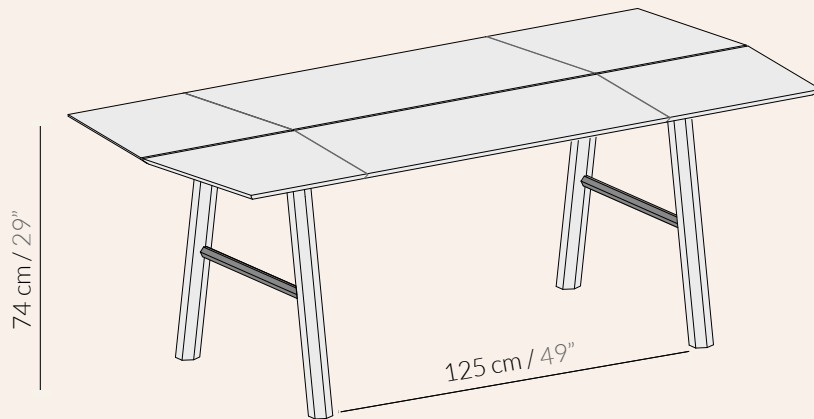

TECHNICAL SPECIFICATIONS

SAVIA Table

- SA-T-OB Clear Stained Wood-Black Savia Table
- SA-T-OG Clear Stained Wood-Gold Savia Table
- SA-T-WB Dark Stained Wood-Black Savia Table
- SA-T-WG Dark Stained Wood-Gold Savia Table
- SA-T-BB Black-Black Savia Table
- SA-T-BG Black-Gold Savia Table

DETAILS:

- Matte finish
- Clean with a damp cloth
- Easily assembled with included manual
- Delivered in 3 flat packages

44 Kg / 97 lbs

x3
100x40x31H cm / 40"x16"x12"H
14 kg / 31 lbs

72x82x17H cm / 28"x32"x7"H
9,5 kg / 21 lbs

116x52x14H cm / 47"x21"x6"H
26 kg / 57 lbs