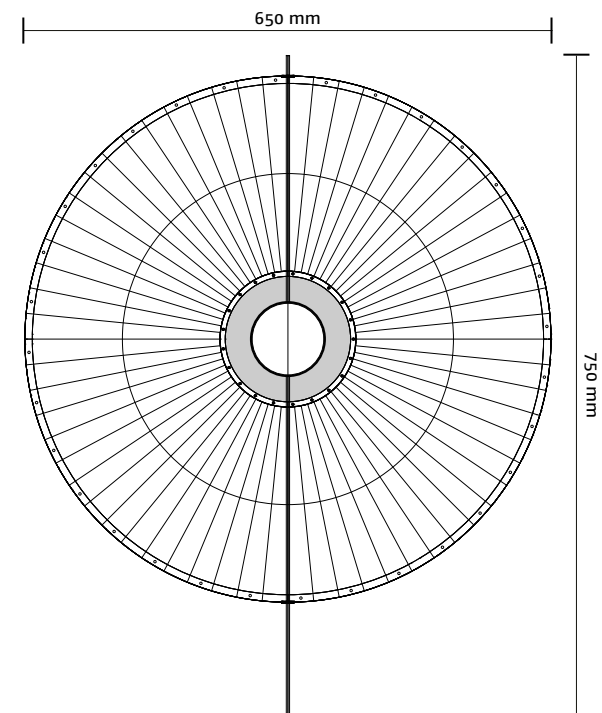

## LUNAR WALL

LIGHT SOURCE	Led 12 W 2700 K 1200 lm CRI 80
PRODUCT USE	Indoor
DIMENSIONS	150 x 650 x 650 mm (l x w x h)
MATERIALS	Cuttet and coated steel, acrylic
LED DRIVER	Meanwell PCD-16-350B 200-240 VAC 0.20 A 50/60 Hz 277 VAC 0.15 A 50/60 Hz Max. 40 W Tronic dimmable, Casambi dimmer suggested