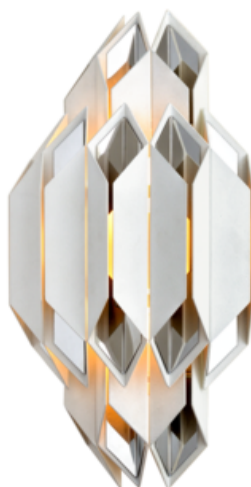

Haiku

Product ID **254-12-CE**

PATENT PENDING

DIMENSIONAL INFORMATION

Height	47.63cm
ADA Compliant	No
Hanging Type	-
Canopy/Backplate	11.43cmW X 24.13cmH
Width	27.31cm
Extension	16.51cm
Top To Center	24.13cm
Weight	3.22kg.