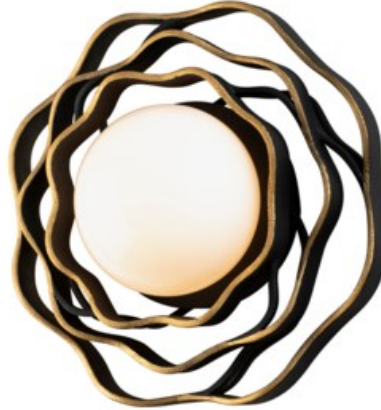

Luma

Product ID **283-11-CE**

CORBETT LIGHTING

DIMENSIONAL INFORMATION

Height	27.94cm
ADA Compliant	No
Hanging Type	- 0
Canopy/Backplate	12.70cm D
Diameter	27.94cm
Shade 1 Top W/Dia	12.70cm
Extension	12.07cm
Top To Center	26.67cm
Weight	1.00kg.

SHADE INFORMATION

Shade Top	12.70cm
Shade Height	8.26cm
Shade Material	Glass

SHIPPING INFORMATION

Carton 1	40.64cm x 40.64cm x 17.78cm
Carton 1 Weight	1.81kg.
Shipping Method	UPS

LAMPING INFORMATION

() 0 Watt Max 230 VAC	
Bulb Included	No
Socket Type	G9 Wedgebase - Xenon Bulb
IP Rating	Dry
Plug In	No

AVAILABLE FINISHES

Textured Black W-Gold Leaf

JOB/LOCATION

QUANTITY

NOTES