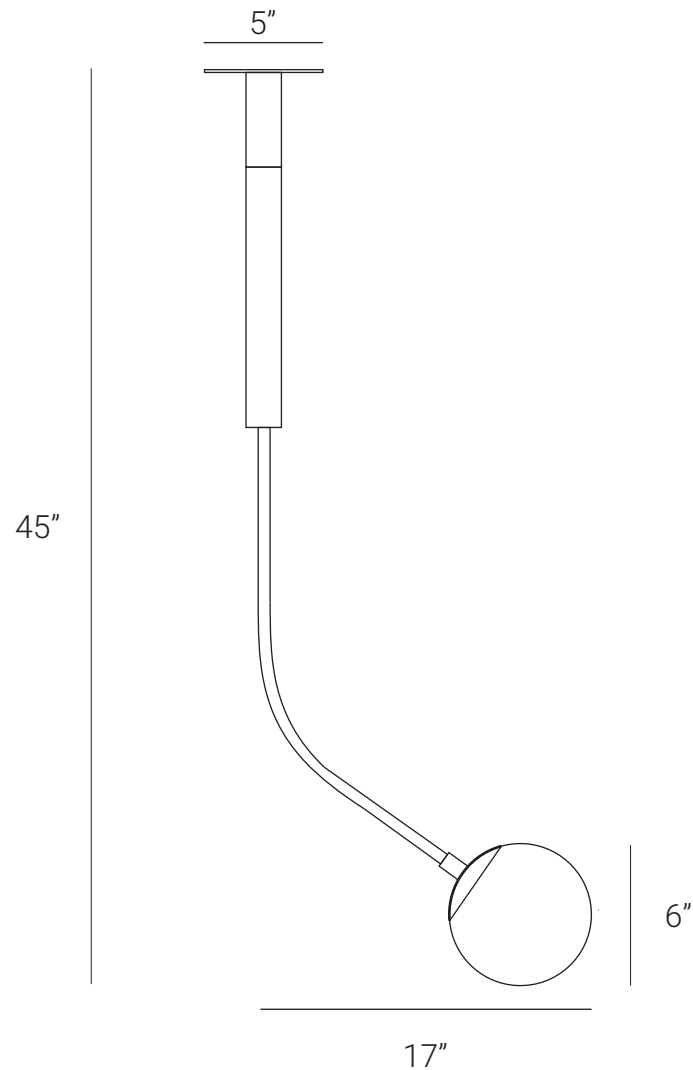

LAMP SHAPER

RHYTHM (One Glass Globe)

Rhythm series is a very unique and playful experiment. Rhythm is suggested to movement or action and rhythm is usually achieved through repetition of lines, shapes, colors and more. We have used all things of this series and it creates a visual beautiful form that looks like sculpture and provides a path for the viewer's eye to follow. Rhythm is naturally of one, two, three and four linear arms that join into a vertical slender body and long arm can possibly rotate up to 360 degrees and other arms can rotate up to 350 degrees.

LAMP SHAPER

PRODUCT SPECIFICATION

Series: RHYTHM

Product: CEILING LIGHT

Design: 2021

Product Code: LSR1GG

Product Weight: 3KG

Dimension: H-45", W-17", D-17"

Led Bulb Illumination: SOCKET BASE-E27,
(3-9)W LED, COLOR TEMPERATURE, (2700-3000)
KELVIN, VOLTAGE (220-240), CE APPROVED

DIMMABLE : NO

Material: BRASS AND GLASS

Finishes: BRUSHED BRASS, RAW BRASS, AGED
BRASS, BURNT BRASS

Lead Time Approx: 5-6 WEEKS

FINISHED & ASSEMBLED BY HAND

ALL PIECES MADE TO ORDER

CUSTOMIZATION AVAILABLE