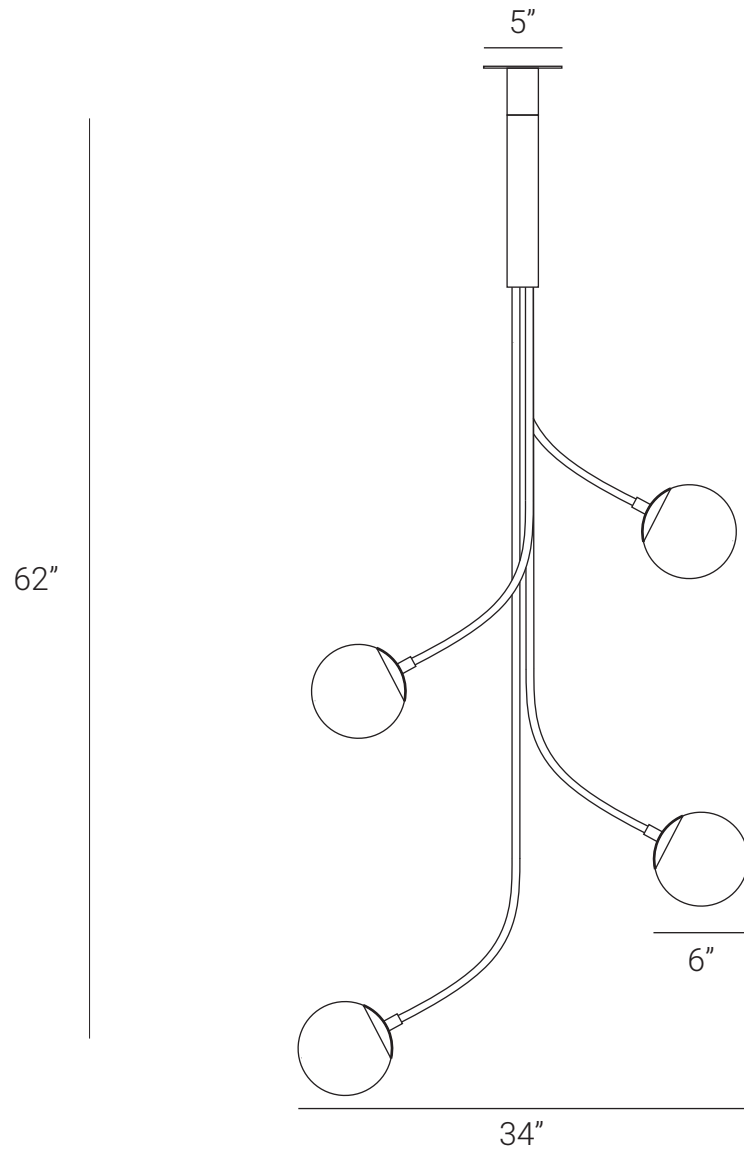

LAMP SHAPER

RHYTHM (Four Glass Globe)

Rhythm series is a very unique and playful experiment. Rhythm is suggested to movement or action and rhythm is usually achieved through repetition of lines, shapes, colors and more. We have used all things of this series and it creates a visual beautiful form that looks like sculpture and provides a path for the viewer's eye to follow. Rhythm is natural of one, two, three and four linear arms that join into a vertical slender body and long arm can possibly rotate up to 360 degrees and other arms can rotate up to 350 degrees.

HANDMADE IN INDIA

WWW.LAMPSHAPER.COM

INFO@LAMPSHAPER.COM

LAMP SHAPER

PRODUCT SPECIFICATION

Series: RHYTHM

Product: CEILING LIGHT

Design: 2021

Product Code: LSR4gg

Product Weight: 6KG

Dimension: H-62", W-34", D-34"

Led Bulb Illumination: SOCKET BASE-E27,
(3-9)W LED, COLOR TEMPERATURE, (2700-3000)
KELVIN, VOLTAGE (220-240), CE APPROVED

DIMMABLE : NO

Material: BRASS AND GLASS

Finishes: BRUSHED BRASS, RAW BRASS, AGED
BRASS, BURNT BRASS

Lead Time Approx: 5-6 WEEKS

FINISHED & ASSEMBLED BY HAND

ALL PIECES MADE TO ORDER

CUSTOMIZATION AVAILABLE