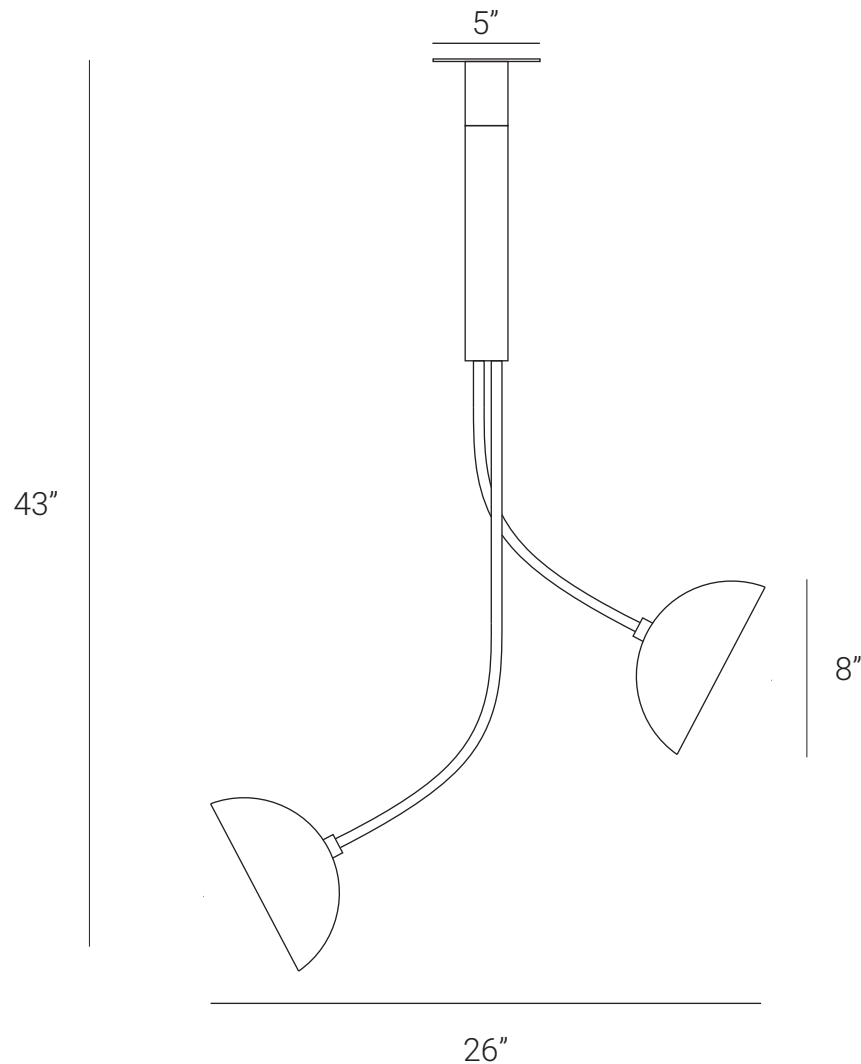

## RHYTHM (Two Brass Dome)

Rhythm series is a very unique and playful experiment. Rhythm is suggested to movement or action and rhythm is usually achieved through repetition of lines, shapes, colors and more. We have used all things of this series and it creates a visual beautiful form that looks like sculpture and provides a path for the viewer's eye to follow. Rhythm is naturally of one, two, three and four linear arms that join into a vertical slender body and long arm can possibly rotate up to 360 degrees and other arms can rotate up to 350 degrees.

# LAMP SHAPER

## PRODUCT SPECIFICATION

Series: RHYTHM

Product: CEILING LIGHT

Design: 2021

Product Code: LSR2BD

Product Weight: 4KG

Dimension: H-43", W-26", D-26"

Led Bulb Illumination: SOCKET BASE-E27,