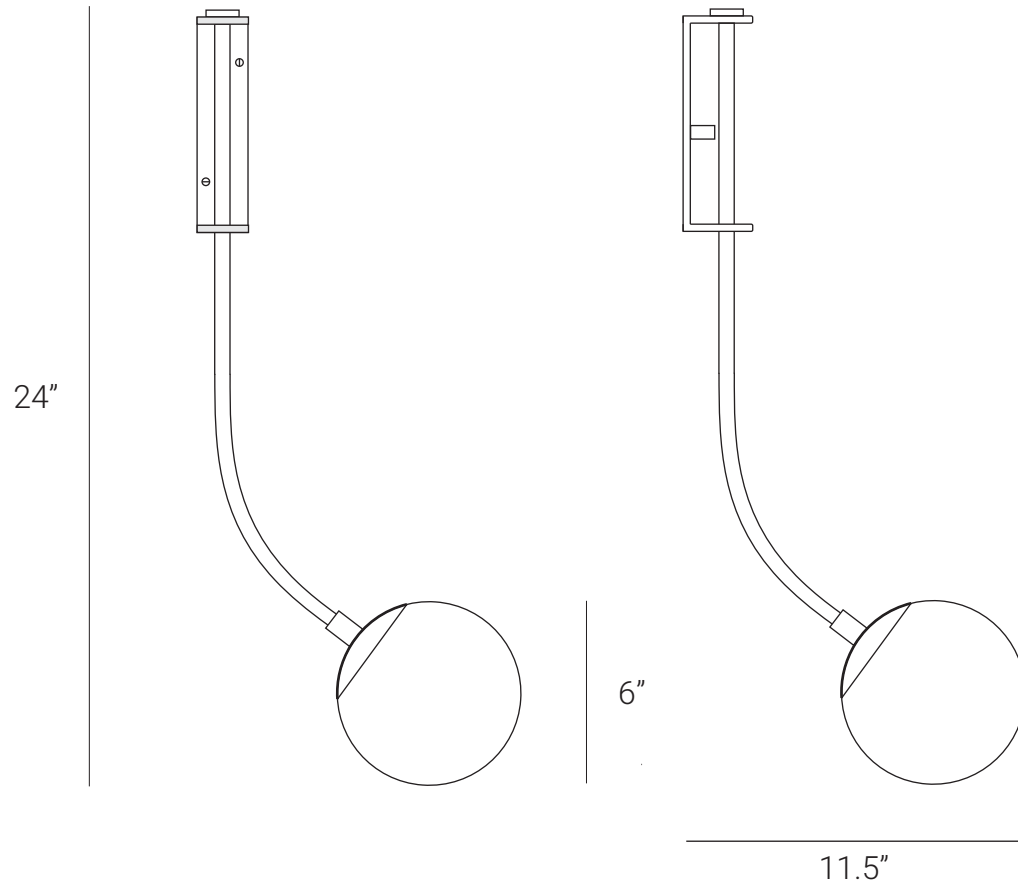

LAMP SHAPER

RHYTHM (Wall Sconce)

Rhythm series is a very unique and playful experiment. Rhythm is suggested to movement or action and rhythm is usually achieved through repetition of lines, shapes, colors and more. We have used all things of this series and it creates a visual beautiful form that looks like sculpture and provides a path for the viewer's eye to follow. Rhythm is naturally of one, two, three and four linear arms that join into a vertical slender body and long arm can possibly rotate up to 360 degrees and other arms can rotate up to 350 degrees.

LAMP SHAPER

PRODUCT SPECIFICATION

Series: RHYTHM

Product: WALL SCONCE

Design: 2021

Product Code: LSRWSGG

Product Weight: 1KG

Dimension: H-24", W-11.5", D-14"

Led Bulb Illumination: SOCKET BASE-E27,
(3-9)W LED, COLOR TEMPERATURE, (2700-3000)
KELVIN, VOLTAGE (220-240), CE APPROVED

DIMMABLE : NO

Material: BRASS AND GLASS

Finishes: BRUSHED BRASS, RAW BRASS, AGED
BRASS, BURNT BRASS

Lead Time Approx: 5-6 WEEKS

FINISHED & ASSEMBLED BY HAND

ALL PIECES MADE TO ORDER

CUSTOMIZATION AVAILABLE