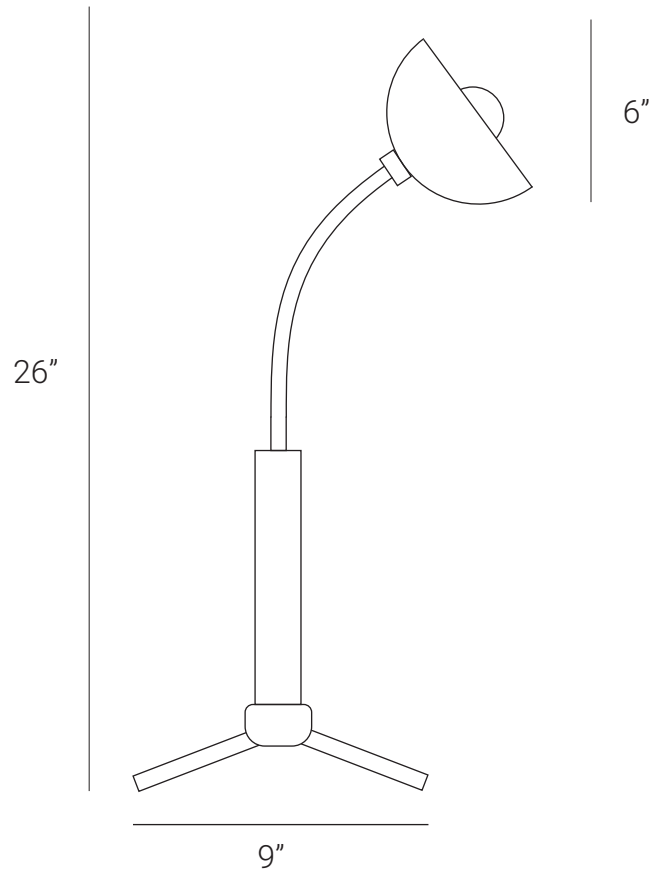

LAMP SHAPER

RHYTHM (Desk Lamp)

Rhythm series is a very unique and playful experiment. Rhythm is suggested to movement or action and rhythm is usually achieved through repetition of lines, shapes, colors and more. We have used all things of this series and it creates a visual beautiful form that looks like sculpture and provides a path for the viewer's eye to follow. Rhythm is naturally of one, two, three and four linear arms that join into a vertical slender body and long arm can possibly rotate up to 360 degrees and other arms can rotate up to 350 degrees.

LAMP SHAPER

PRODUCT SPECIFICATION

Series: RHYTHM

Product: DESK LMAP

Design: 2021

Product Code: LSRDLBD

Product Weight: 2.5KG

Dimension: H-26", W-13", D-13"