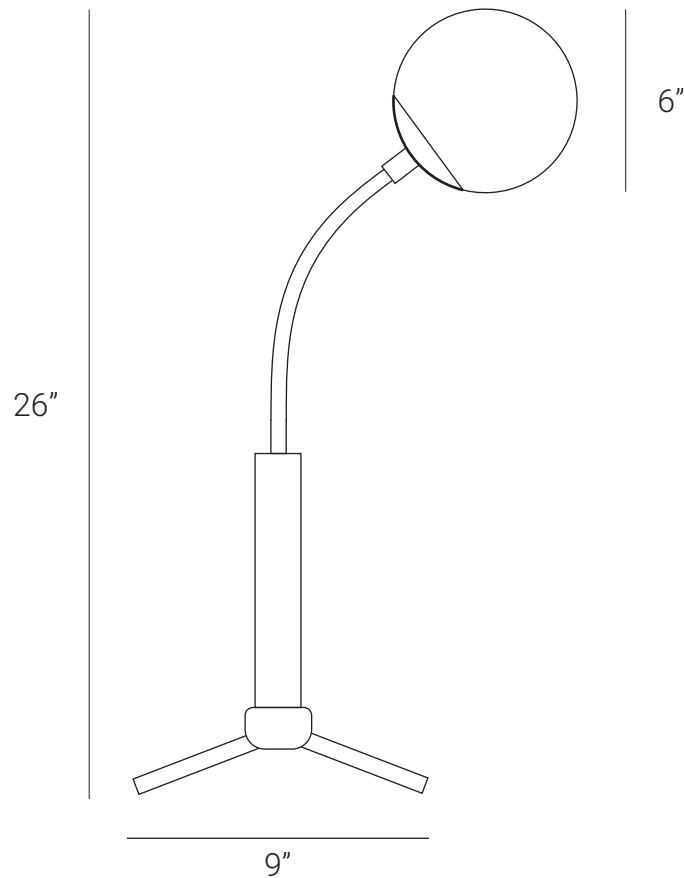

LAMP SHAPER

RHYTHM (Desk Lamp)

Rhythm series is a very unique and playful experiment. Rhythm is suggested to movement or action and rhythm is usually achieved through repetition of lines, shapes, colors and more. We have used all things of this series and it creates a visual beautiful form that looks like sculpture and provides a path for the viewer's eye to follow. Rhythm is naturally of one, two, three and four linear arms that join into a vertical slender body and long arm can possibly rotate up to 360 degrees and other arms can rotate up to 350 degrees.

LAMP SHAPER

PRODUCT SPECIFICATION

Series: RHYTHM

Product: DESK LAMP

Design: 2021

Product Code: LSRDLGG

Product Weight: 2.5KG

Dimension: H-26", W-15", D-15"