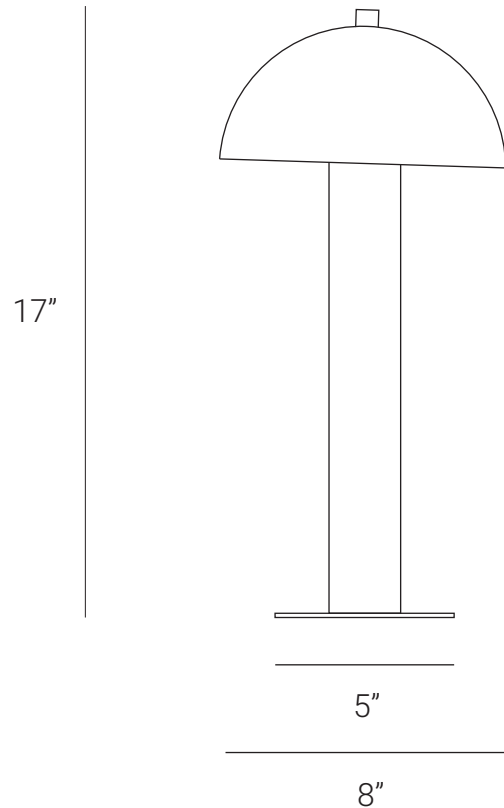

LAMP SHAPER

PRODUCT SPECIFICATION

Series: DOT

Product: DESK LAMP

Design: 2021

Product Code: LSDDL M

Product Weight: 2KG

Dimension: H-17", W-8", D-8"

Led Bulb Illumination: ROUND SOCKET,
12W LED, COLOR TEMPERATURE, (5700K)

KELVIN VOLTAGE (220-240)

DIMMABLE : YES

Material: BRASS AND BRASS

Finishes: BRUSHED BRASS, RAW BRASS, AGED
BRASS, BURNT BRASS

Lead Time Approx: 5-6 WEEKS

FINISHED & ASSEMBLED BY HAND

ALL PIECES MADE TO ORDER

CUSTOMIZATION AVAILABLE