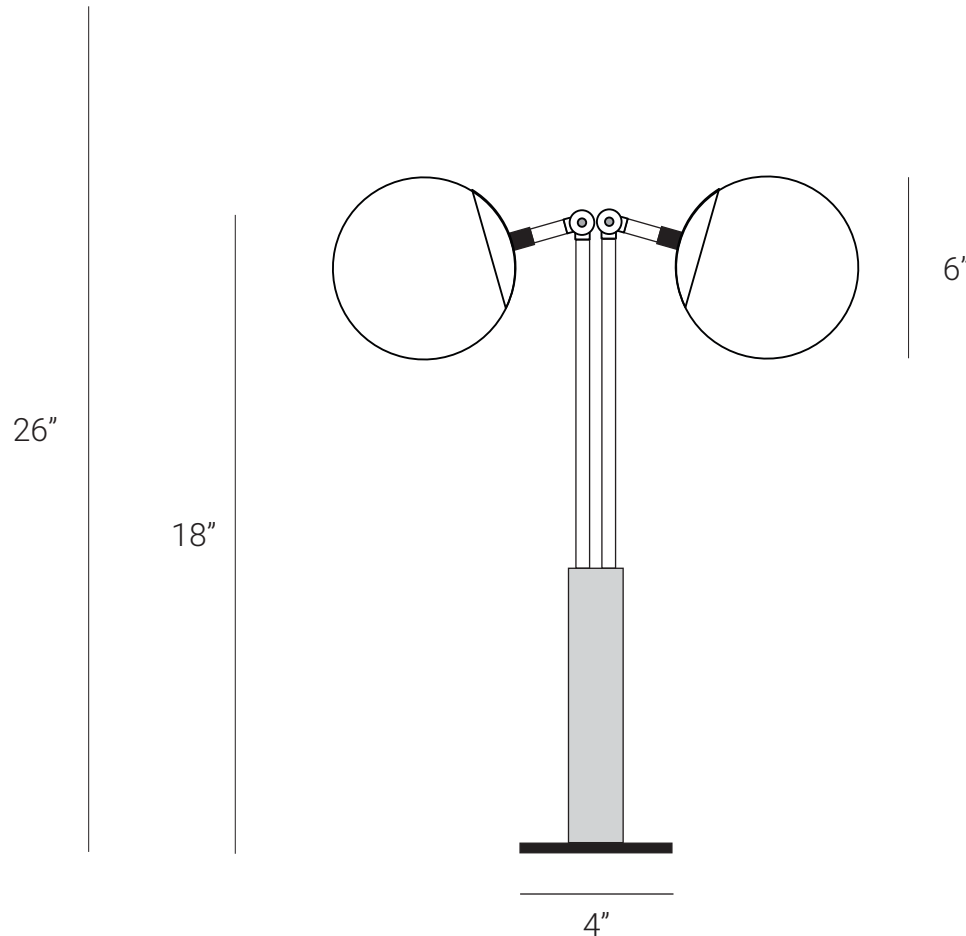

LAMP SHAPER

FLY (Desk Lamp Two)

The Fly series was Inspired by Birds Flying and this series used basic geometric forms, and then invented a sculptural form with hand-worn materials, and all products is follow the same process and each product in the family, like Pendant, Desk Lamp, Floor Lamp, Ceiling light and Wall Sconce .

HANDMADE IN INDIA

WWW.LAMPSHAPER.COM

INFO@LAMPSHAPER.COM

LAMP SHAPER

PRODUCT SPECIFICATION

Series: FLY

Product: DESK LAMP TWO

Design: 2020

Product Code: LSF DL2

Product Weight: 3.5KG

Dimension: H-26", W-16", D-16"

Led Bulb Illumination: SOCKET BASE-E27,
(3-9)W LED, COLOR TEMPERATURE, (2700-3000)
KELVIN, VOLTAGE (220-240), CE APPROVED

DIMMABLE : NO

Material: BRASS AND GLASS

Finishes: BRUSHED BRASS, RAW BRASS, AGED
BRASS, BURNT BRASS

Lead Time Approx: 5-6 WEEKS

FINISHED & ASSEMBLED BY HAND

ALL PIECES MADE TO ORDER

CUSTOMIZATION AVAILABLE