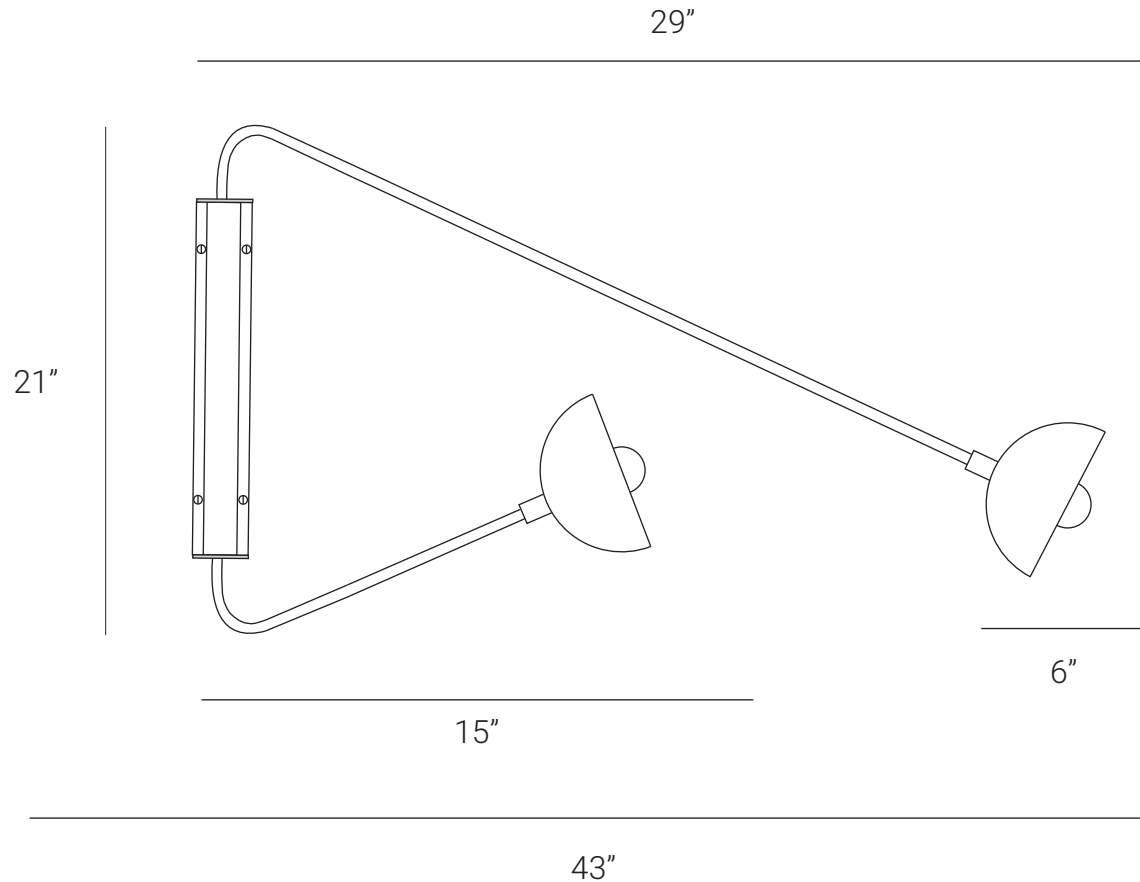

## FLOAT (TWO ARM WALL SCONCE BRASS DOME)

---

The Float series is a functional and playful experiment. This series' features and details are very simple and beautiful. Its sleek elegance design includes curved arms that swing from side to side so you can get light where you need it. The Float series' blend of simple design and sculptural forms add to the minimalistic charm of this fixture.

## PRODUCT SPECIFICATION

Series: FLOAT

Product: TWO ARM WALL SCONCE BRASS DOME

Design: 2022

Product Code: LSFTAWSBD

Product Weight: 4KG

Dimension: H-21", W-29", D-43"

Led Bulb Illumination: SOCKET BASE-E27,