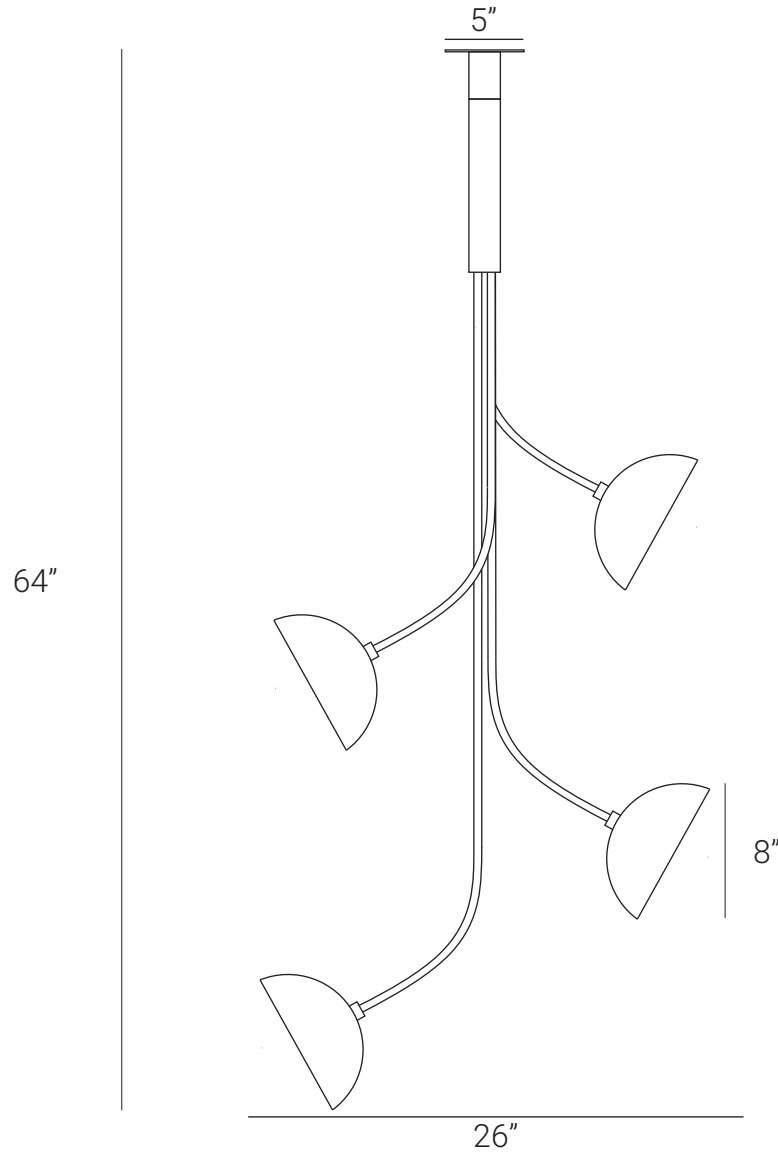

LAMP SHAPER

RHYTHM (Four Brass Dome)

Rhythm series is a very unique and playful experiment. Rhythm is suggested to movement or action and rhythm is usually achieved through repetition of lines, shapes, colors and more. We have used all things of this series and it creates a visual beautiful form that looks like sculpture and provides a path for the viewer's eye to follow. Rhythm is naturally of one, two, three and four linear arms that join into a vertical slender body and long arm can possibly rotate up to 360 degrees and other arms can rotate up to 350 degrees.

HANDMADE IN INDIA

WWW.LAMPSHAPER.COM

INFO@LAMPSHAPER.COM

LAMP SHAPER

PRODUCT SPECIFICATION

Series: RHYTHM

Product: CEILING LIGHT

Design: 2021

Product Code: LSR4BD

Product Weight: 6KG

Dimension: H-64", W-26", D-26"

Led Bulb Illumination: SOCKET BASE-E27,

40W INCANDESCENT, WARM WHITE

VOLTAGE (220-240), CE APPROVED

DIMMABLE : YES

Material: BRASS AND BRASS

Finishes: BRUSHED BRASS, RAW BRASS, AGED

BRASS, BURNT BRASS

Lead Time Approx: 5-6 WEEKS

FINISHED & ASSEMBLED BY HAND

ALL PIECES MADE TO ORDER

CUSTOMIZATION AVAILABLE