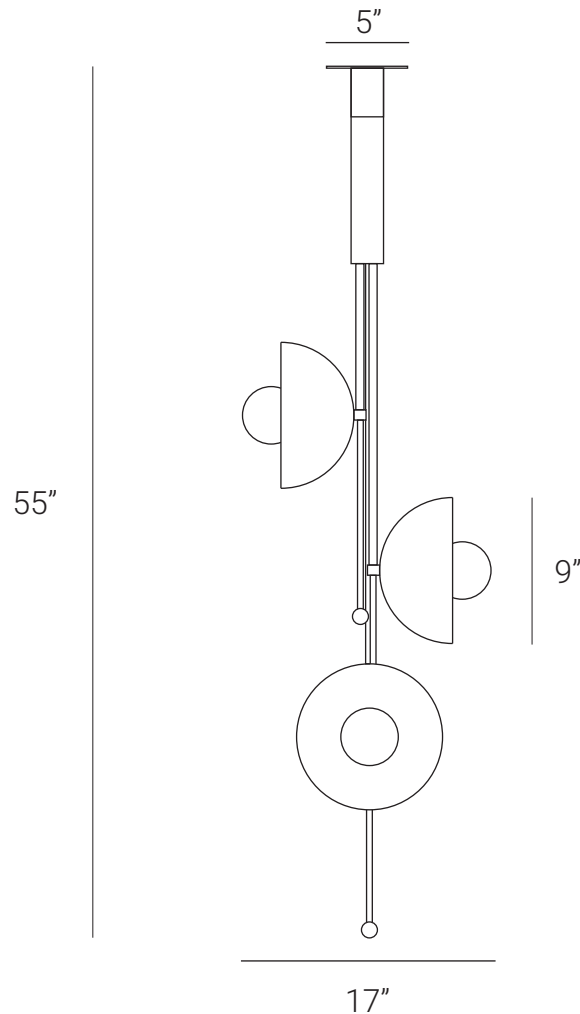

LAMP SHAPER

DROP (Pendant Three)

The Drop series is a new range of contemporary lighting by Lamp Shaper. The Drop series is inspired by water drops. This series has a timelessness and simple design, it's perfect for enhancing a space and offering a warm and distinct feeling to an area. Drop series comprises pendants, chandeliers, wall sconce, table lamp and floor lamp.

HANDMADE IN INDIA

WWW.LAMPSHAPER.COM

INFO@LAMPSHAPER.COM

LAMP SHAPER

PRODUCT SPECIFICATION

Series: DROP

Product: PENDANT THREE

Design: 2022

Product Code: LSDP3

Product Weight: 5KG

Dimension: H-55", W-17", D-17"

Bulb Illumination: SOCKET BASE-E27,
(5)W LED, COLOR TEMPERATURE, (3000)
KELVIN, VOLTAGE (220-240), CE APPROVED

DIMMABLE : NO

Material: BRASS

Finishes: BRUSHED BRASS, RAW BRASS, AGED
BRASS, BURNT BRASS

Lead Time Approx: 5-6 WEEKS

FINISHED & ASSEMBLED BY HAND

ALL PIECES MADE TO ORDER

CUSTOMIZATION AVAILABLE