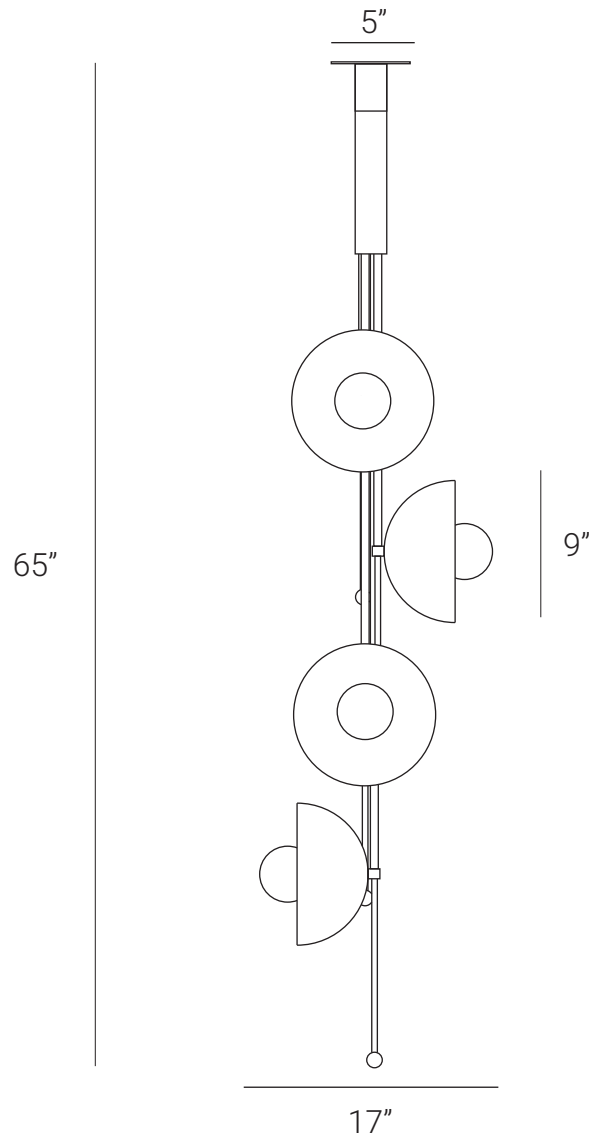

## DROP (Pendant Four)

The Drop series is a new range of contemporary lighting by Lamp Shaper. The Drop series is inspired by water drops. This series has a timelessness and simple design, it's perfect for enhancing a space and offering a warm and distinct feeling to an area. Drop series comprises pendants, chandeliers, wall sconce, table lamp and floor lamp.

# LAMP SHAPER

## PRODUCT SPECIFICATION

Series: DROP

Product: PENDANT FOUR

Design: 2022

Product Code: LSDP4

Product Weight: 6KG

Dimension: H-65", W-17", D-17"

Bulb Illumination: SOCKET BASE-E27,  
(5)W LED, COLOR TEMPERATURE, (3000)  
KELVIN, VOLTAGE (220-240), CE APPROVED