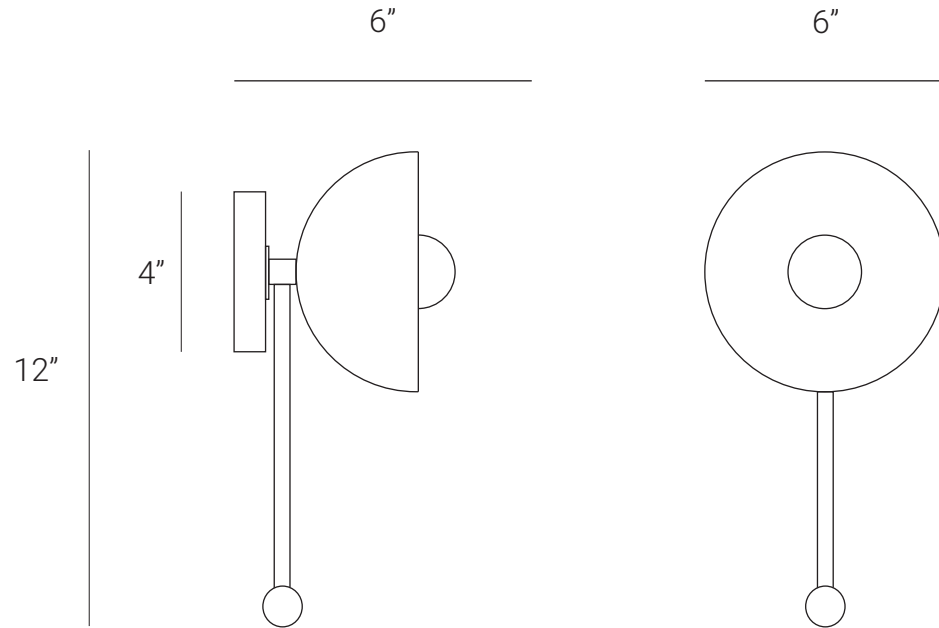

LAMP SHAPER

DROP (Wall Sconce Small)

The Drop series is a new range of contemporary lighting by Lamp Shaper. The Drop series is inspired by water drops. This series has a timelessness and simple design, it's perfect for enhancing a space and offering a warm and distinct feeling to an area. Drop series comprises pendants, chandeliers, wall sconce, table lamp and floor lamp.

HANDMADE IN INDIA

WWW.LAMPSHAPER.COM

INFO@LAMPSHAPER.COM

LAMP SHAPER

PRODUCT SPECIFICATION

Series: DROP

Product: WALL SCONCE SMALL

Design: 2022

Product Code: LSDWSS

Product Weight: 0.5KG

Dimension: H-12", W-6", D-6"

Bulb Illumination: SOCKET BASE-E27,
(40)W INCANDESCENT, WARM WHITE
VOLTAGE (220-240), CE APPROVED

DIMMABLE : YES

Material: BRASS

Finishes: BRUSHED BRASS, RAW BRASS, AGED
BRASS, BURNT BRASS