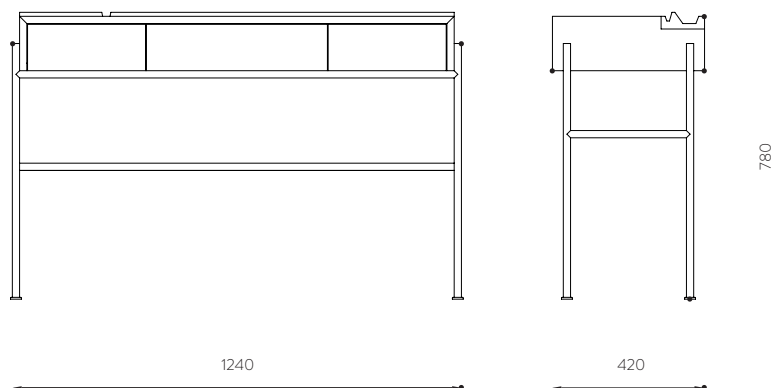

CONCIERGE CONSOLE

by ANTONIO GARDONI & FEDERICO CASTELLI

Concierge is a classic practical console with several compartments for storage such as three drawers, one round lid compartment to collect the items on the top and one shaped strip in solid walnut with supporting grooves to display books and magazines.

DIMENSIONS
W 1240 H 780 D 420 | 0.41M³

REFERENCES
SC.AF001C