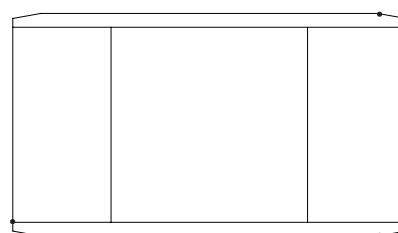

# HEXA COFFEE | SIDE TABLE

by DANIEL VIEIRA

Hexa coffee|side table stands out for its modernist aesthetics and its functional character. The modular design allows it to fit into different spaces. In small rooms, it can be used only one module, while in larger spaces it's possible to combine several modules in different types of wood.

546

355

630

DIMENSIONS  
W 546 H 355 D 630 | 0.12M<sup>3</sup>

REFERENCES  
MC.DV001C OAK  
MC.DV001N WALNUT