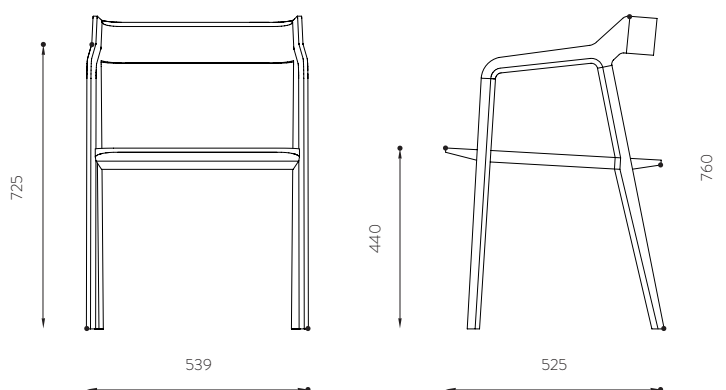

# KUNDERA CHAIR

by STUDIO GUD

Kundera is an all-wood chair that explores the dialectic between weight and lightness. On one hand, the elegance of the design elevates it, and on the other, the weight and strength of solid wood make it closer to the earth. A great chair for a dining or working area.

## DIMENSIONS

W 539 H 760 D 525 | 0.21M<sup>3</sup>