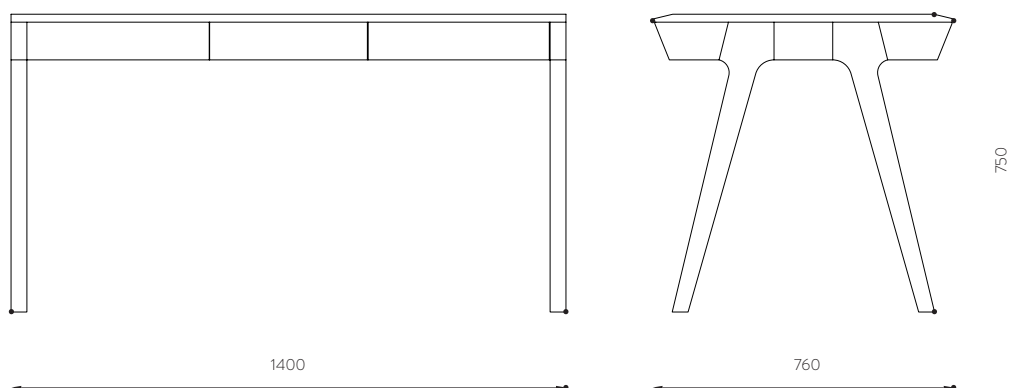

METIS DESK

by GONALO CAMPOS

Metis is a compact desk made of solid wood, offering a real storage solution. This desk helps you to keep your workspace tidy and organized with three drawers, one secret compartment, and two lidded sections. It is the perfect minimalistic office desk.

DIMENSIONS
W 1400 H 750 D 760 | 0.62M³

REFERENCES
SC.GC001C OAK
SC.GC001N WALNUT