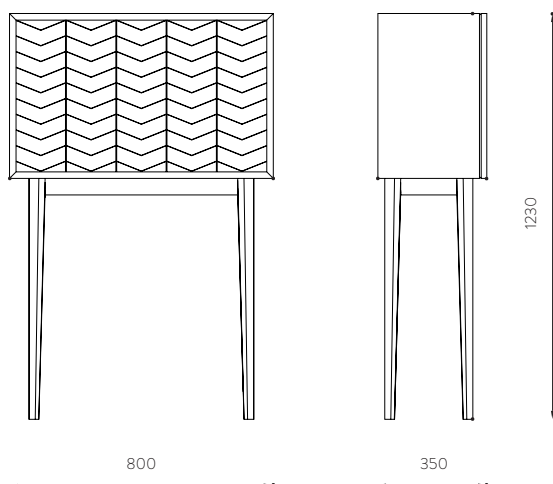

# MISTER SIDEBOARD

by DANIEL DUARTE

Mister excels for its elegant design and attention to details, as the herringbone pattern of the door. Designed for people and environments in constant change, it stands out for its versatility and customization. The interior can be completely rearranged allowing it to be used as a bar or a desk.

## DIMENSIONS

W 800 H 1230 D 350 | 0.35M<sup>3</sup>