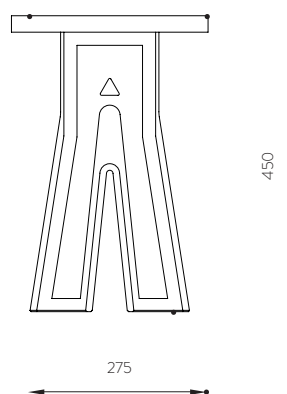

# MULTIBANQUETA STOOL

by SURICATA DESIGN STUDIO

Multibanqueta is a stool developed to offer the possibility of becoming an endless bench, inviting to gather a group of people in moments of leisure and entertainment. A multipurpose piece that can be used as a stool, side or coffee table.

DIMENSIONS  
W 490 H 450 D 275 | 0.06M<sup>3</sup>

REFERENCES  
**BC.SD102C** OAK  
**BC.SD102N** WALNUT