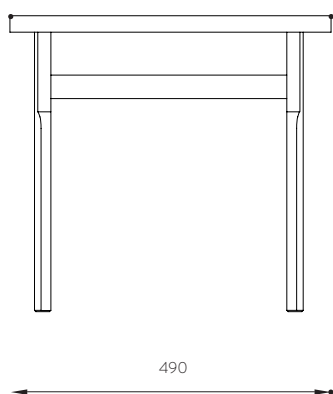

# MULTIBANQUETA STOOL

by SURICATA DESIGN STUDIO

Multibanqueta is a stool developed to offer the possibility of becoming an endless bench, inviting to gather a group of people in moments of leisure and entertainment. A multipurpose piece that can be used as a stool, side or coffee table.

DIMENSIONS  
W 490 H 450 D 275 | 0.06M<sup>3</sup>

REFERENCES  
**BC.SD102C** OAK  
**BC.SD102N** WALNUT