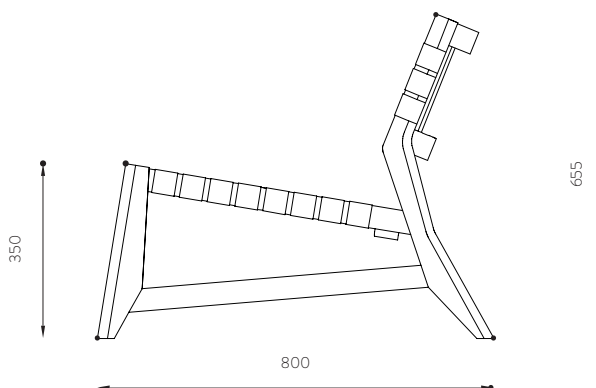

ODHIN LOUNGE CHAIR

by STUDIO GUD

Odhin is an elegant and comfortable lounge chair inspired by 1950's Danish design. The structure in solid wood, the seat with interlaced leather straps and the details of the joints ensure the strength and resistance of this piece.

DIMENSIONS
W 625 H 655 D 800 | 0.33M³

REFERENCES
CD.GU003C OAK
CD.GU003N WALNUT