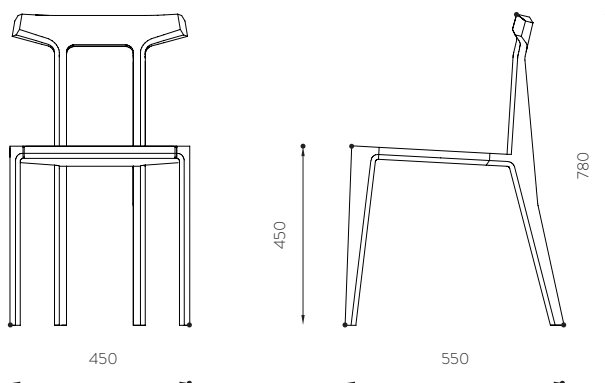

Orca is an all-wood chair, that achieves lightness and elegance through design, but also strength and comfort through materials and craft techniques. The sculptural backrest inspired by a fin of an orca, where the chair got its name from, seems to graciously emerge from the legs.

DIMENSIONS
W 450 H 780 D 550 | 0.19M³

REFERENCES
CD.GU001C OAK
CD.GU001CP OAK/LEATHER
CD.GU001N WALNUT
CD.GU001NP WALNUT/LEATHER