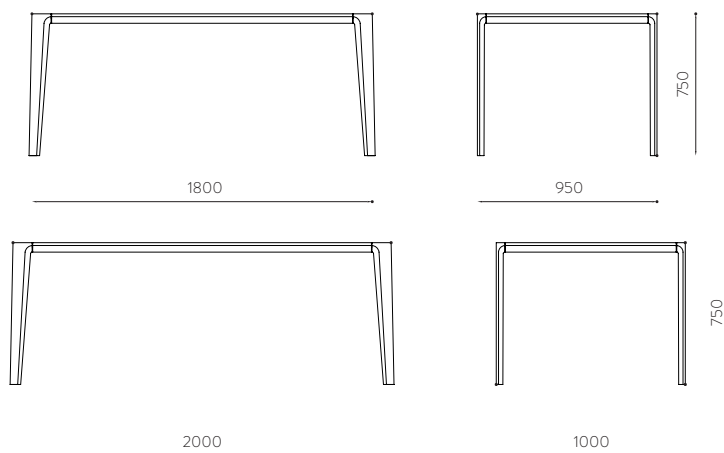

# RAIA DINING TABLE

by STUDIO GUD

Raia is a functional and versatile wooden table that manages to transmit lightness and elegance despite its solid construction. It can also be used as a desk.

## DIMENSIONS

W 1800 H 750 D 950 | 1.28M<sup>3</sup>

W 2000 H 750 D 1000 | 1.50M<sup>3</sup>