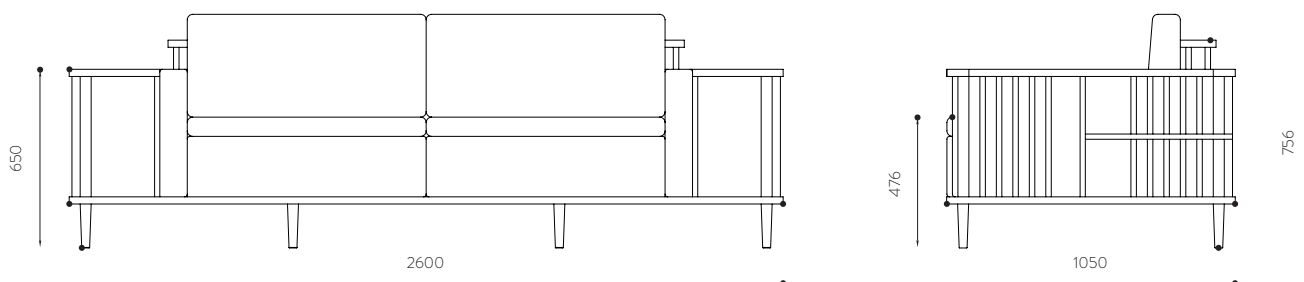

SCAFFOLD SOFA

by ANDRÉ TEOMAN STUDIO

Scaffold is a comfortable sofa with a surrounding wooden frame which can be used as a bookshelf or as a division, showing the best of the high-end joinery. Its strong and minimalist lines are accentuated by the natural wood finish which gives it a Scandinavian style.

DIMENSIONS
W 2600 H 746 D 1050 | 2.06M³

REFERENCES
SF.AT001C OAK CLASSIC FABRIC
SF.AT001CTC OAK CLIENT FABRIC
SF.AT001CP OAK PREMIUM FABRIC
SF.AT001N WALNUT CLASSIC FABRIC
SF.AT001NTC WALNUT CLIENT FABRIC
SF.AT001NP WALNUT PREMIUM FABRIC