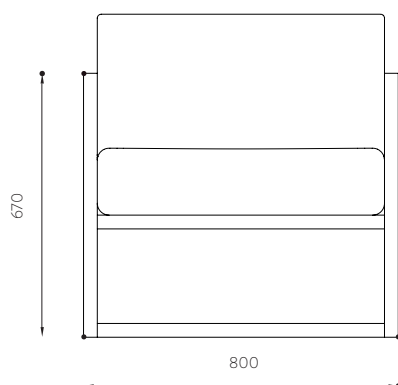

# TREE LOUNGE CHAIR

by WEWOOD DESIGN CENTER

Tree is a chair designed to provide the comfort needed for good moments of rest and leisure. The woodwork of the solid wood structure refers to the inspiration in nature and demonstrates the skills of craftsmen to shape wood in a striking piece.

DIMENSIONS  
W 800 H 820 D 800 | 0.43M<sup>3</sup>

REFERENCES  
**CD.WW002C** OAK CLASSIC FABRIC  
**CD.WW002CTC** OAK CLIENT FABRIC  
**CD.WW002CP** OAK PREMIUM FABRIC  
**CD.WW002N** WALNUT CLASSIC FABRIC  
**CD.WW002NTC** WALNUT CLIENT FABRIC  
**CD.WW002NP** WALNUT PREMIUM FABRIC