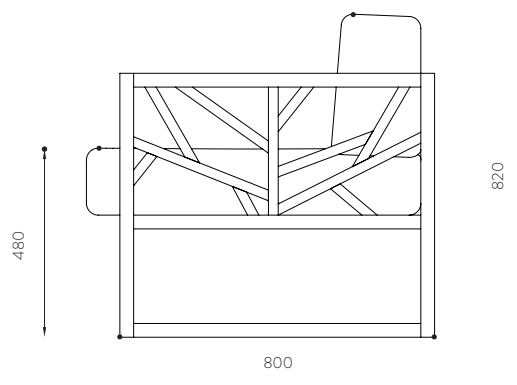

# TREE LOUNGE CHAIR

by WEWOOD DESIGN CENTER

Tree is a chair designed to provide the comfort needed for good moments of rest and leisure. The woodwork of the solid wood structure refers to the inspiration in nature and demonstrates the skills of craftsmen to shape wood in a striking piece.

DIMENSIONS  
W 800 H 820 D 800 | 0.43M<sup>3</sup>

REFERENCES  
**CD.WW002C** OAK CLASSIC FABRIC  
**CD.WW002CTC** OAK CLIENT FABRIC  
**CD.WW002CP** OAK PREMIUM FABRIC  
**CD.WW002N** WALNUT CLASSIC FABRIC  
**CD.WW002NTC** WALNUT CLIENT FABRIC  
**CD.WW002NP** WALNUT PREMIUM FABRIC