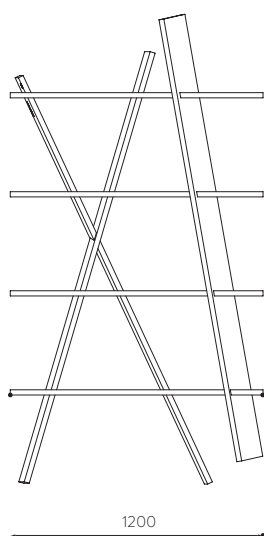

# XI BOOKSHELF

by GONALO CAMPOS

XI is a contemporary bookshelf with a unique shape, designed to be assembled very easily without tools or screws. It works like a wooden game, the instructions are placed directly on the wooden planks to make it intuitive to understand and fun to assemble.

DIMENSIONS  
W 1200 H 2230 D 433 | 1.16M<sup>3</sup>

REFERENCES  
**ET.CG001C** OAK  
**ET.GC001N** WALNUT