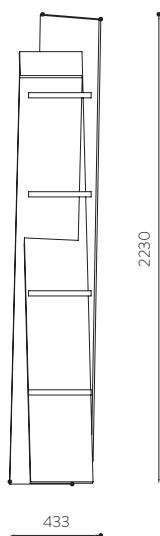

# XI BOOKSHELF

by GONALO CAMPOS

XI is a contemporary bookshelf with a unique shape, designed to be assembled very easily without tools or screws. It works like a wooden game, the instructions are placed directly on the wooden planks to make it intuitive to understand and fun to assemble.

DIMENSIONS  
W 1200 H 2230 D 433 | 1.16M<sup>3</sup>

REFERENCES  
**ET.CG001C** OAK  
**ET.GC001N** WALNUT