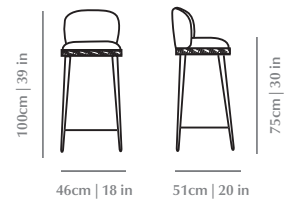

Upholstery	Fabric or Leather
Structure	Solid wood: Natural Walnut, Beech Camel, Beech Chocolate and Natural Oak
Feet	Lacquered MDF: Solid Wood: Natural Walnut, Beech Camel, Beech Chocolate and Natural Oak
Rattan	Natural Rattan
Ring	Polished or satin brass, copper or nickel
Package dimensions	600 x 700 x 1010 mm
Product weight	14 Kg no package / 34 Kg with package