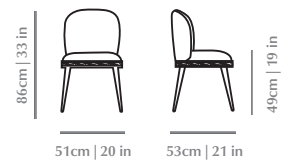

---

<b>Upholstery</b>	Fabric or Leather Check page 80 for all options
<b>Structure</b>	Solid wood: Natural Walnut, Beech Camel, Beech Chocolate and Natural Oak
<b>Feet</b>	Lacquered MDF: Check page 80 for all options Solid Wood: Natural Walnut, Beech Camel, Beech Chocolate and Natural Oak
<b>Rattan</b>	Natural Rattan
<b>Package dimensions</b>	606 x 556 x 921 mm
<b>Product weight</b>	10 Kg no package / 25 Kg with package